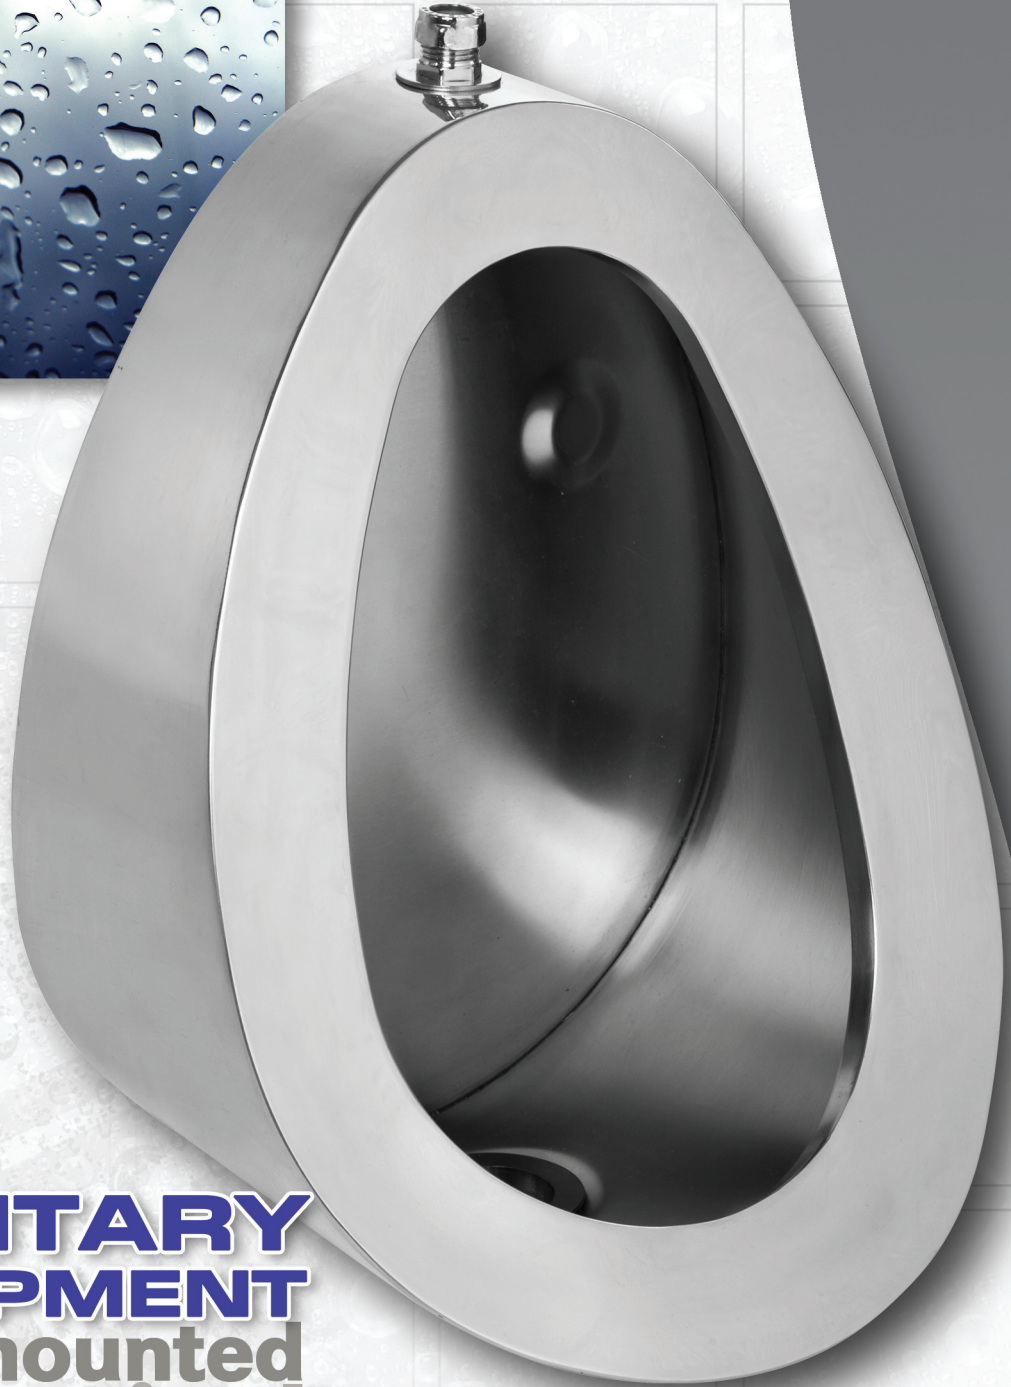

COMMERCIAL

stainless steel

**SANITARY
EQUIPMENT**
wall mounted
bowl urinal
SUR - BOWL - TE

SANITARY EQUIPMENT - WALL MOUNTED BOWL URINAL

COMMERCIAL stainless steel

MODEL SUR-BOWL-TE

WALL MOUNTED BOWL URINAL SUR - BOWL - TE

features

- Grade 304 (18/10) Stainless Steel
- Durable
- Hygienic
- Wall mounted

specifications for model SUR - BOWL - TE

Kwikot Bowl Urinal Model SUR-80WL-TE manufactured from Grade 18/10 Stainless Steel complete with spreader, 40mm Ø waste outlet and CP on brass waste fitting.

standard size for model SUR - BOWL - TE

MODEL	HEIGHT (mm)	WIDTH (mm)
SUR-BOWL-TE	415	330

SANITARY EQUIPMENT - WALL MOUNTED BOWL URINAL

Electrolux SA (Pty) Ltd

www.electrolux.co.za

inland division
3 Aberdeen Road,
Industrial Sites,
Benoni
Tel: (011) 897 4600