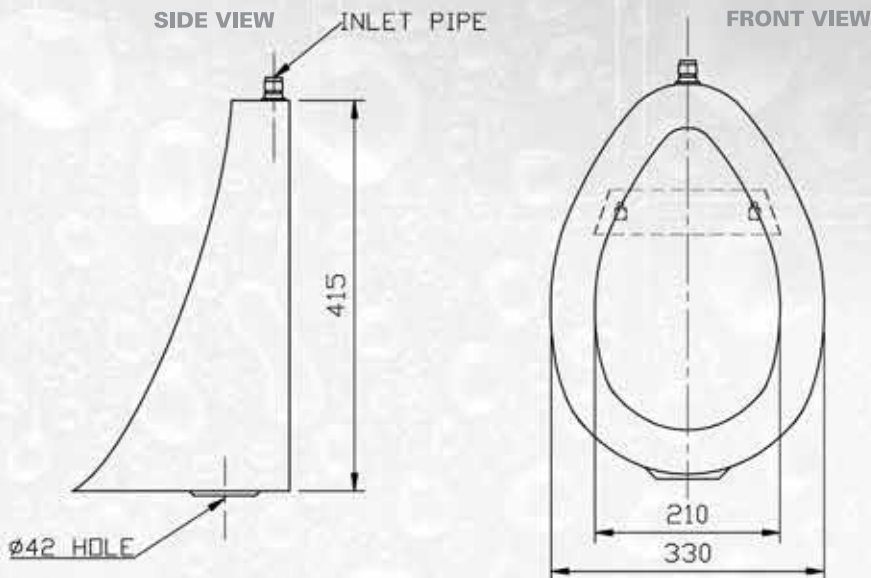

COMMERCIAL

stainless steel

**SANITARY
EQUIPMENT**
wall mounted
bowl urinal
SUR - BOWL - TE

SANITARY EQUIPMENT - WALL MOUNTED BOWL URINAL

COMMERCIAL stainless steel

MODEL SUR-BOWL-TE

WALL MOUNTED BOWL URINAL SUR - BOWL - TE

features

- Grade 304 (18/10) Stainless Steel
- Durable
- Hygienic
- Wall mounted

specifications for model SUR - BOWL - TE

Kwikot Bowl Urinal Model SUR-80WL-TE manufactured from Grade 18/10 Stainless Steel complete with spreader, 40mm Ø waste outlet and CP on brass waste fitting.

standard size for model SUR - BOWL - TE

MODEL	HEIGHT (mm)	WIDTH (mm)
SUR-BOWL-TE	415	330

SANITARY EQUIPMENT - WALL MOUNTED BOWL URINAL

Electrolux SA (Pty) Ltd

www.electrolux.co.za

inland division
3 Aberdeen Road,
Industrial Sites,
Benoni
Tel: (011) 897 4600