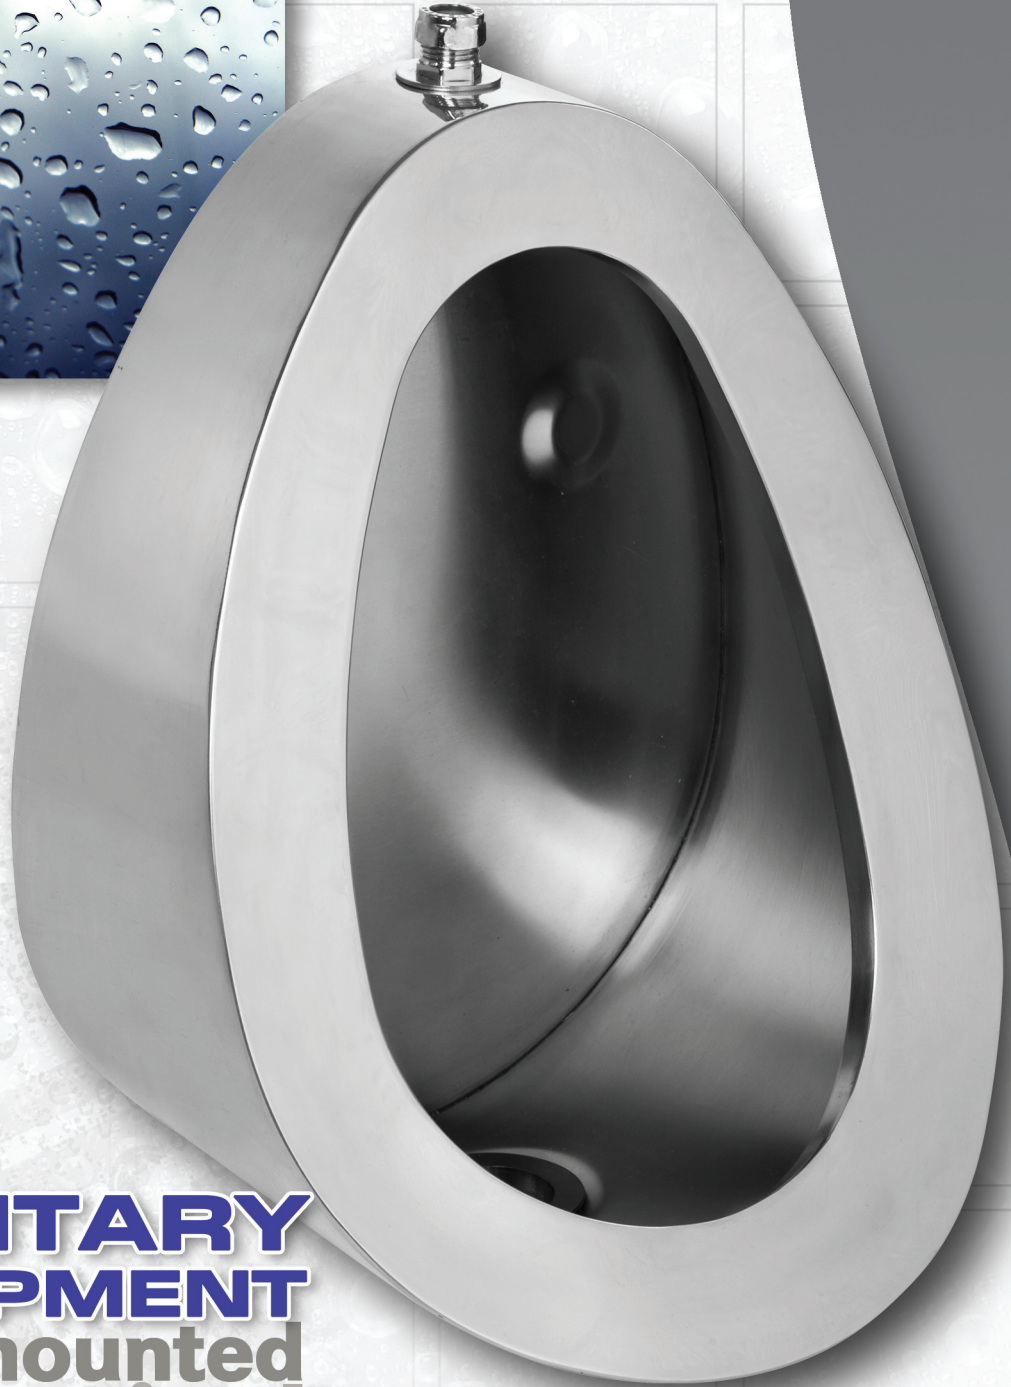

# COMMERCIAL

*stainless steel*

**SANITARY  
EQUIPMENT**  
wall mounted  
bowl urinal  
SUR - BOWL - TE

SANITARY EQUIPMENT - WALL MOUNTED BOWL URINAL

# COMMERCIAL stainless steel

MODEL SUR-BOWL-TE

## WALL MOUNTED BOWL URINAL SUR - BOWL - TE

### specifications for model SUR - BOWL - TE

Kwikot Bowl Urinal Model SUR-80WL-TE manufactured from Grade 18/10 Stainless Steel complete with spreader, 40mm Ø waste outlet and CP on brass waste fitting.