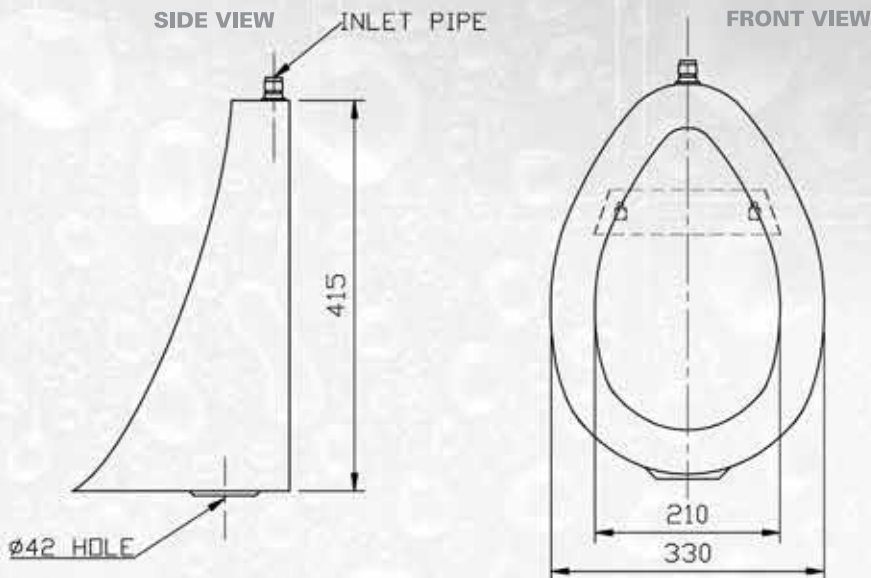

## WALL MOUNTED BOWL URINAL SUR - BOWL - TE

### specifications for model SUR - BOWL - TE

Kwikot Bowl Urinal Model SUR-80WL-TE manufactured from Grade 18/10 Stainless Steel complete with spreader, 40mm Ø waste outlet and CP on brass waste fitting.

### standard size for model SUR - BOWL - TE

MODEL	HEIGHT (mm)	WIDTH (mm)
SUR-BOWL-TE	415	330

SANITARY EQUIPMENT - WALL MOUNTED BOWL URINAL

Electrolux SA (Pty) Ltd

[www.electrolux.co.za](http://www.electrolux.co.za)