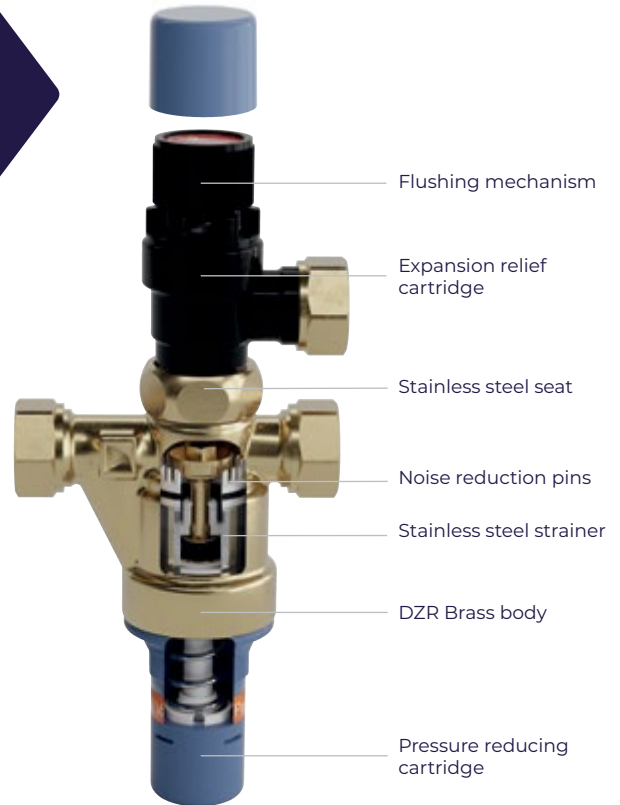

# Pressure control valve

Mono Valve

KHN3-104

## Features

- The Kwikot Water Care Mono Valve body is manufactured from high grade forged DZR Brass with stainless steel relief seat.
- The fully serviceable cartridge with stainless steel strainer and spindle makes this valve suitable for domestic plumbing applications with a long service lifespan.
- The compact design with integral expansion relief valve lends itself to ease of installation, with 15mm and 22mm copper to copper connections.
- The expansion relief valve has a rotating flushing mechanism, which can be rotated through 360° and flushes dirt and sediment from the valve.

## Features

- The Kwikot Water Care Multi Valve body is manufactured from high grade forged DZR Brass with stainless steel relief seat.
- The fully serviceable cartridge with stainless steel strainer and spindle makes this valve suitable for domestic plumbing applications with a long service lifespan.
- The body incorporates an isolating valve with a non-corrosive Teflon ball allowing the water supply to be shut off at the valve.
- The compact design with integral expansion relief valve lends itself to ease of installation, with 15mm and 22mm copper to copper connections and 20mm male iron connections.
- The expansion relief valve has a rotating flushing mechanism, which can be rotated through 360° and flushes dirt and sediment from the valve.

## Product installation

Multi Grivory Valves should be installed on the outside of the dwelling on the incoming cold water supply from the water main. The valves can be installed in a horizontal or vertical position. The forged arrow (>) on the brass body indicates the direction of the water flow.