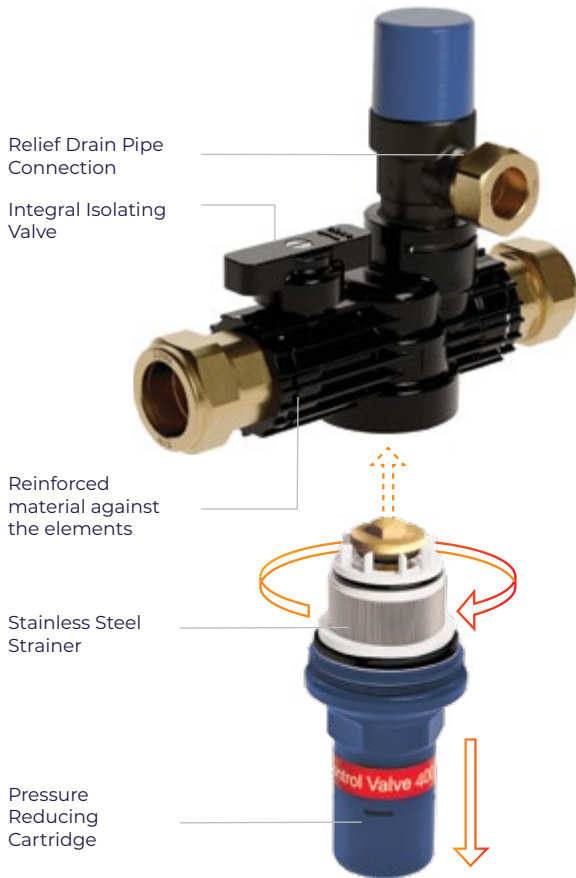

## Features

- A House Water Station (HWS) comprising of a Kwikot Water Care **Mono Pressure Control Valve**, Kwikot Water Care **Y-Strainer** and Kwikot Water Care **Lever Ball Valve**. Assembled in an aesthetically appealing polyethylene box.
- Mounted to the outside wall with 22mm Male Threaded Connections on the inlet and outlet, this HWS offers easy access when having to shut off the water flow into the house, by closing the Lever Ball valve.
- Maintenance to any component in the HWS can easily be carried out.
- The Kwikot Water Care Mono Valve body is manufactured from high grade forged DZR Brass with stainless steel relief seat.
- The fully serviceable cartridge with stainless steel strainer and spindle makes this valve suitable for domestic plumbing applications with a long service lifespan.
- The compact design with integral expansion relief valve lends itself to ease of installation.
- The expansion relief valve has a rotating flushing mechanism, which can be rotated through 360° and flushes dirt and sediment from the valve.

## Product specifications

Kwikot Water Care Mono Valves comply with SANS 198 specification (Control and functional valves).

Product Code	Connection Size and Type	Pressure Rating
KHN3.136	22mm Male Threaded Connections Inlet/Outlet	600kPa

# Pressure control valve

Multi Grivory Valve

KHN3-414

## Features

- Includes integral Isolating and Expansion Relief Valves
- Contributes to efficient water supply
- Flushable mechanism
- Rotatable expansion relief
- Replacement cartridge