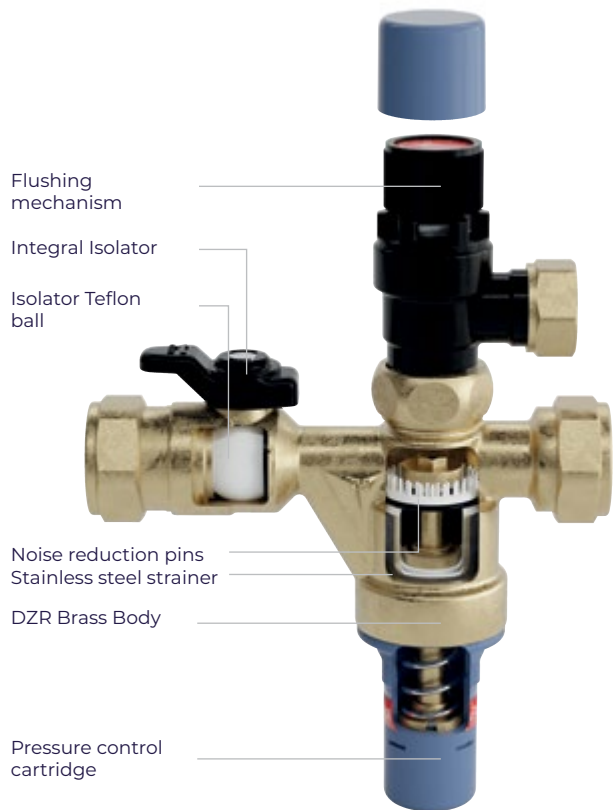

## Features

- The Kwikot Water Care Mono Valve body is manufactured from high grade forged DZR Brass with stainless steel relief seat.
- The fully serviceable cartridge with stainless steel strainer and spindle makes this valve suitable for domestic plumbing applications with a long service lifespan.
- The compact design with integral expansion relief valve lends itself to ease of installation, with 15mm and 22mm copper to copper connections.
- The expansion relief valve has a rotating flushing mechanism, which can be rotated through 360° and flushes dirt and sediment from the valve.

## Replacement expansion relief valves, cartridges and tools

Product Code	Expansion Relief Valves	Product Code	Pressure Control Valve Cartridges
KH2-254T	15mm Expansion Relief (Grivory) 400kPa	KHN3-102C	Cartridge for Pressure Control Valves 200kPa
KH2-256T	15mm Expansion Relief (Grivory) 600kPa	KHN3-104C	Cartridge for Pressure Control Valves 400kPa
KH2-152C	Cartridge for Expansion Relief Valves 200kPa	KHN3-106C	Cartridge for Pressure Control Valves 600kPa
KH2-154C	Cartridge for Expansion Relief Valves 400kPa		
KH2-156C	Cartridge for Expansion Relief Valves 600kPa		
Product Code	Tools		
KH2-000	Spanner (To remove and replace cartridges)		

## Features

- The Kwikot Water Care Multi Valve body is manufactured from high grade forged DZR Brass with stainless steel relief seat.
- The fully serviceable cartridge with stainless steel strainer and spindle makes this valve suitable for domestic plumbing applications with a long service lifespan.
- The body incorporates an isolating valve with a non-corrosive Teflon ball allowing the water supply to be shut off at the valve.
- The compact design with integral expansion relief valve lends itself to ease of installation, with 15mm and 22mm copper to copper connections and 20mm male iron connections.
- The expansion relief valve has a rotating flushing mechanism, which can be rotated through 360° and flushes dirt and sediment from the valve.