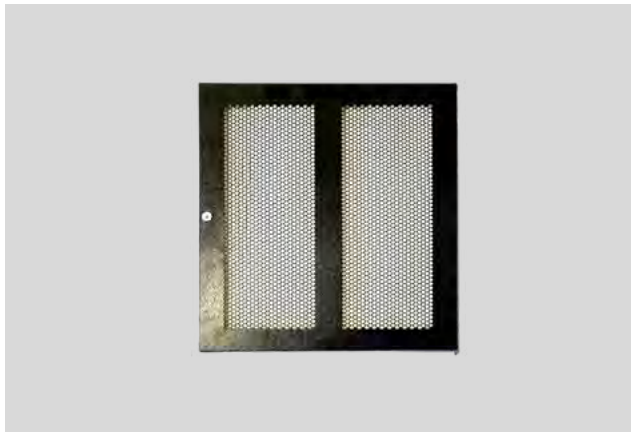

Apollo Wall Box Doors