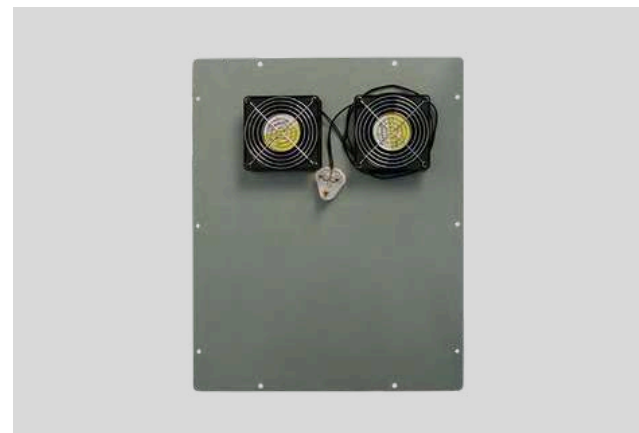

Earth Bar

Keyless Combination Digital Cam Lock

Heavy Duty Castors

Rawl Bolt for Wall Cabinet – Set of 4

Screw & Nuts M6 Complete 10 in Set

Castor Wheels

ACCESSORIES

All you need for a successful deployment

1Cat6 Patch Panel 24 Port

Cat6 Patch Panel 48 Port

UTP Cat5e 24 Port Patch Panel W/T Back Bar

UTP Cat5e 48 Port Patch Panel

48V Fan Unit for Cattex Free Standing IP55 Cabinets

1IP55 2 Way 48V Fan Unit for Wall Mount Units