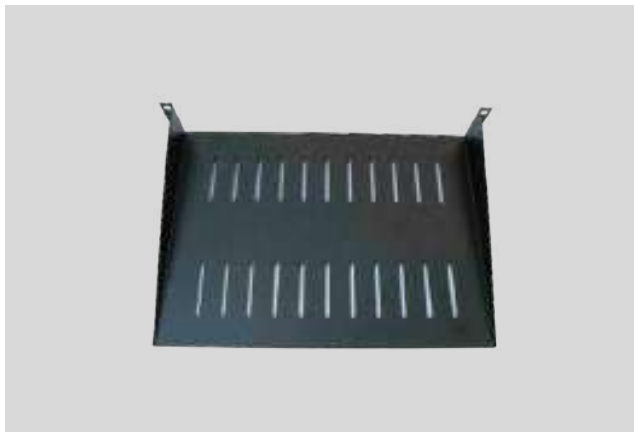

Front Mount Tray 250mm Long