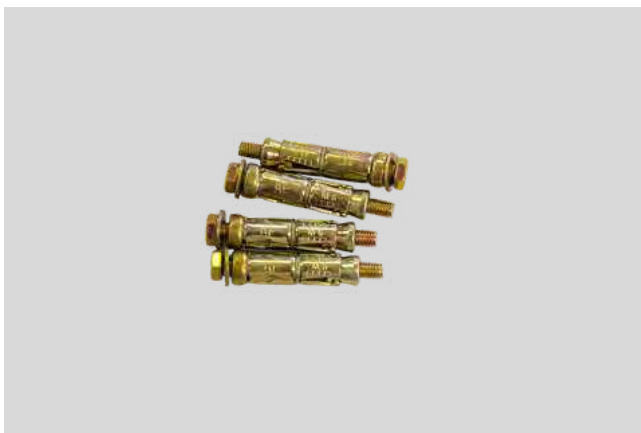

Earth Bar

Keyless Combination Digital Cam Lock

Heavy Duty Castors

Rawl Bolt for Wall Cabinet – Set of 4

Screw & Nuts M6 Complete 10 in Set

Castor Wheels

ACCESSORIES

All you need for a successful deployment

Cam Lock Key Alike

Cast Butt Hinges

Fan 220V 240V Ball Bearing 50/60Hz

Gril Chrome Mild Steel 120mm x 120mm

IP55 3 Point Lock Handle

Plastic Side Catch

SPARES

Full suite of spares for your server cabinets