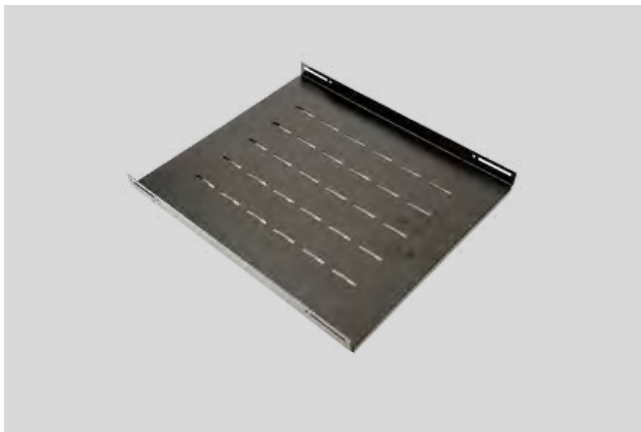

ACCESSORIES

All you need for a successful deployment

Flat Tray