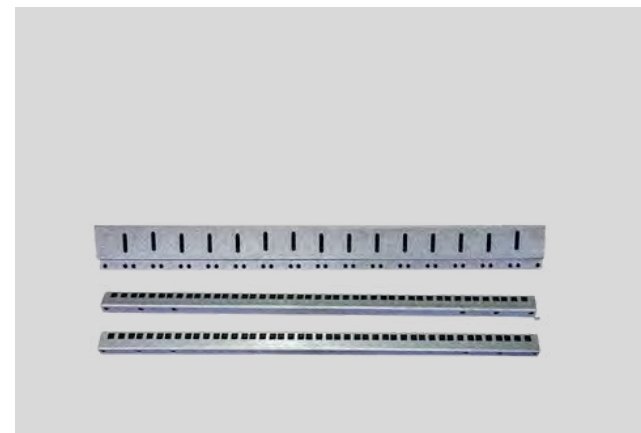

ACCESSORIES

All you need for a successful deployment

Flat Tray

Front Mount Tray 250mm Long

Sliding Tray

Cabinet Static Runners

Cable Tray

Wall Mount Uprights per Pair