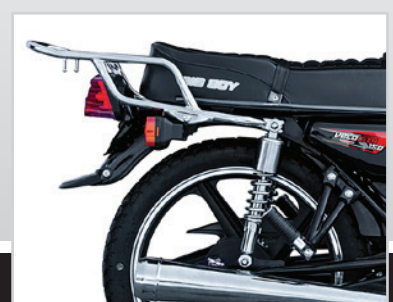

SPECIFICATIONS

BIG BOY®

VELOCITY 150 Commercial

FEATURED HIGHLIGHTS

- 2.4litre/100km at 70km/h
- 60-75km/h
- 3Year/20 000km Warrantee
- 4-stroke, air-cooled CC Motor

Engine

Engine Type	4-stroke, air-cooled CC Motor
Displacement	150cc
Fuel Consumption	2.4litre/100km at 70km/h
Max Power	7.5Kw/8,500rpm
Cruising Speed	60-75km/h
Clutch Type	Manual, 1N2345
Starting System	Electric and Kick-start
Max Torque	8.9N.m/7,500rpm
Max Speed	90km/h

Chassis

Brakes	Front-drum, rear-drum
Tyre Size	Front-2.75x18, rear-3.00x18

Dimensions

Length (L x W x H)	1,935x760x1,004mm
Seat Height	750mm
Wheel Base	1,320mm
Dry Weight	110kg
Tank Capacity	8.5 Litres

Usage