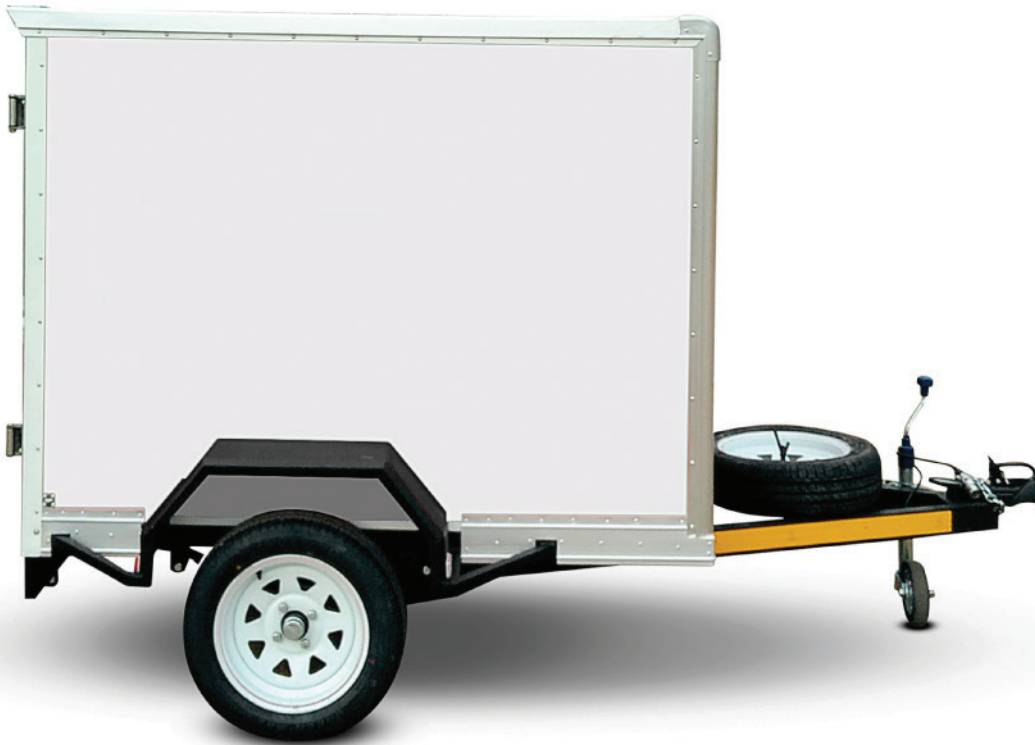

## Box Trailer

### FEATURED HIGHLIGHTS

- Lockable Back Doors
- Spare Wheel
- Iso Bin
- Jockey Wheel

### Chassis

Load Capacity	490kg
Ground Clearance	230mm
Tyre Size	155/ 65 R13

### Dimensions

Length (L x W x H)	2,750mm x 1,780mm x 1,720mm
Box Size (L x W x H)	1,680mm x 1,210mm x 1,210mm
Wheel Base	1,200mm
Dry Weight	260kg