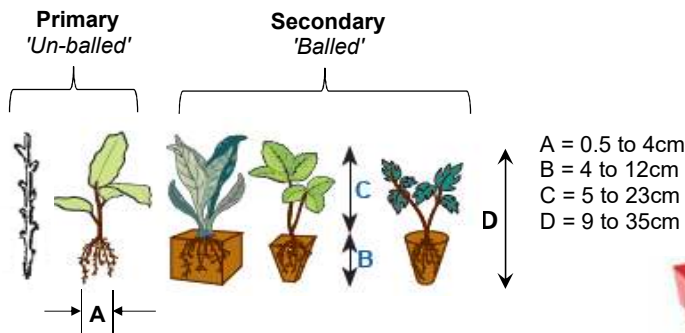

UNIFOX - Gripper Type Transplanter (Checchi & Magli)

The UNIFOX can undoubtedly be considered as a "Universal Transplanter System" that allows the planting of all types of seedlings with bare or balled roots and conical, pyramidal or cubical in shape. (E.g. Vegetables, Flowers, Nursery and tobacco seedlings, Rose cuttings, rootstocks for fruit trees, sweet potatoe etc.)

Key points:

- * Gripper type Ideally suited for non-conventional seedlings like Rose cuttings without balled roots
- * Independent Floating Transplant units
- * Transplant units individually driven by their own drive wheel
- * Production 2000/2500 plants per hour per row

General Characteristics

- Transplants bare or balled roots
- Distribution system; Vertical rotating with 10 grippers (Std)
- Independent and floating transplant units
- Individual row unit drive wheel
- Distance between rows, Minimum = 50cm with Tandem Toolbar, Minimum = 25cm
- Inter-plant spacing, 27-80cm Standard
 Optional: 64-140cm, 18-53cm, 13-40cm
- Operator production up to 2000/2500 plants per hour per row unit
- Edgeless Steel packing wheels fitted as standard (Rubber opt.)
- Range of optional equipment available