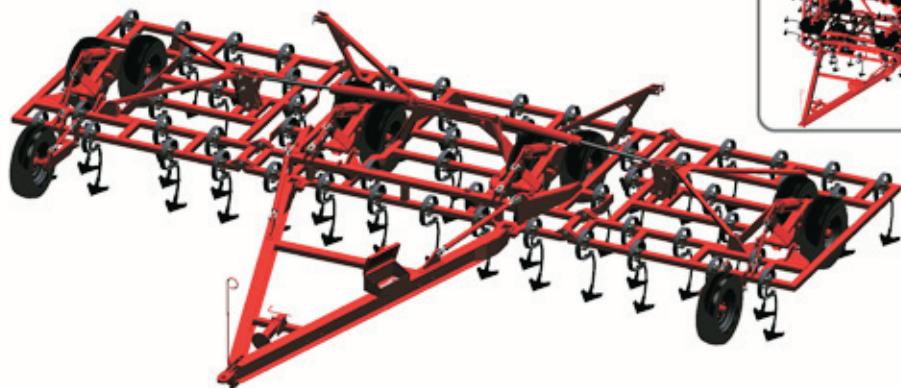

Trailed Trash Fieldspan

Your Final Step in Optimum Seedbed Preparation

"HD" S-Tine Fitted

We have the answer!

- NEW range of frames designed for efficiency, good under frame clearance, excellent trash flow and flotation.
- Working widths 8.7m, 10m, 12m and 15m.
- Rated for tractors from 180 - 280kW.
- High flotation 'Offset tandem wheels' (4 sets) ensure excellent stability and depth control when working on flat or contoured lands.
- Each wing is also fitted with an adjustable front support wheel to assist with flotation and accurate depth control.

Choice of Two different tines to fit any frame:

- Unique Rovic "590" Tine, spring reset, breakout force adjustable from 75 to 95 kg.
- Rovic "HD" S-tine: Heavy duty, Coil profile 65x17mm.
- Working depth 175mm.
- Tine spacing 150mm.

Offset Tandem Wheels

"590" Tine

"HD" S-Tine

Technical Specifications: Trailed Trash Fieldspan

CHARACTERISTICS	TFS - HF - 59T	TFS - HF - 67T	TFS - HF - 86T	TFS - HF - 102T
WORKING WIDTH	8.7m	10.0m	12.0m	15.0m
NUMBER OF TINES	59	67	81	101
NUMBER OF RANKS	6	6	6	6
CHOICE OF TINES	"590" Spring reset or "HD" S-Tine			
APPROXIMATE TRACTOR SIZE; TINE "590" Edge-on	200-240kW	240-270kW	290-340kW	350-400kW
APPROXIMATE TRACTOR SIZE; "HD" S-TINE	180-200kW	200-240kW	250-290kW	300-350kW
WORKING DEPTH UP TO	175mm		175mm	175mm
TINE SPACING	150mm		150mm	150mm
UNDERFRAME CLEARANCE	570mm		570mm	570mm
TYPE OF WINGFOLD	Vertical Fold (Hydraulic)			
TRANSPORT WEIGHT WITH SEEDBED ROLLERS	5044kg	5588kg	7391kg	8265kg
DEPTH CONTROL				
2 X OFFSET TANDEM WHEEL SETS ON CENTRE SECTION (11LX15)	STANDARD	STANDARD	STANDARD	STANDARD
1 X OFFSET TANDEM WHEEL SET ON EACH WING (11LX15)	STANDARD	STANDARD	STANDARD	STANDARD
1 X SUPPORT WHEEL ON EACH WING	750X16	750X16	11LX15	11LX15
OPTIONAL EQUIPMENT				
FINGER HARROWS	Optional		Optional	
SEEDBED ROLLERS (Medium duty Ø258mm shafted)	Optional		Optional	