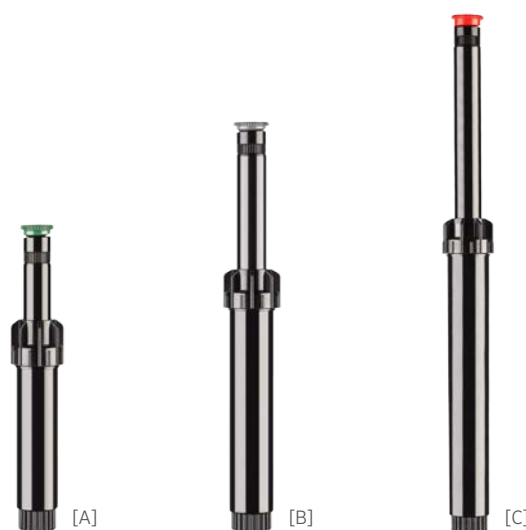

Specifications

- Recommended pressure range: 1.4 to 4.8 bar; 140 to 480 kPa
- Flow Rate: 0.72 to 21.75 l/min; 0.04 to 1.30 m³/hr
- Radius: 2.2 m to 5.8 m
- Precipitation Rates: 35 to 42 mm/hr approx.

PS ULTRA – SPECIFICATION BUILDER: ORDER 1 + 2 + 3 (OPTIONAL)

1	Model	2	Nozzles	3	Optional
	PSU-02 = 5 cm Pop-up		(blank) = Flush plug, no large filter screen		NFO = Nozzle filter only <i>(Available for 10 cm model only)</i>
	PSU-04 = 10 cm Pop-up		8A = 2.4 m adjustable nozzle		
	PSU-06 = 15 cm Pop-up		10A = 3.0 m adjustable nozzle		
			12A = 3.7 m adjustable nozzle		
			15A = 4.6 m adjustable nozzle		
			17A = 5.2 m adjustable nozzle		
			5SS = 1.5 m x 9.0 m side strip <i>(not available for PSU-06)</i>		

Examples:

PSU-04 - 15A = 10 cm pop-up, with a 4.6 m adjustable nozzle
PSU-02 - 5SS = 5 cm pop-up, with a 1.5 m x 9.0 m side strip
PSU-06 - 10A = 15 cm pop-up, with a 3.0 m adjustable nozzle
PSU-04 - 12A - NFO = 10cm Pop-up, with a 3.7m Adjustable nozzle, nozzle filter only

Models

[A] PSU02

Overall height: 12 cm
Pop-up height: 5 cm
Exposed diameter: 3 cm
Inlet size: ½"

[B] PSU04

Overall height: 18 cm
Pop-up height: 10 cm
Exposed diameter: 3 cm
Inlet size: ½"

[C] PSU06

Overall height: 24 cm
Pop-up height: 15 cm
Exposed diameter: 3 cm
Inlet size: ½"

FLUSH PLUG

The PS Ultra comes equipped with a flush plug when ordered standard without a nozzle. The PS Ultra flush plug is composed of high quality materials and is directional, allowing the user to avoid uncontrolled flooding of the head area.

Website hunterindustries.com | Technical Service +1 760-591-7383

Helping our customers succeed is what drives us. While our passion for innovation and engineering is built into everything we do, it is our commitment to exceptional support that we hope will keep you in the Hunter family of customers for years to come.

Gregory R. Hunter, President of Hunter Industries