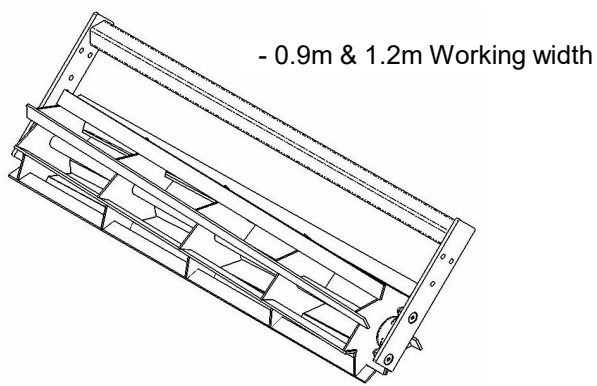

Seedbed Rollers - Secondary Cultivation (Rovic)

Ideally suited for Secondary Cultivation implements, 150 - 175mm working depth (Seedbed preparation) but in certain soil conditions (Light sandy soil) the Rollers can be fitted to Primary working implements from 300 - 475mm working depth.

Seedbed Roller
- Ø 285mm
- 7 Slatted spiral

Seedbed preparation Head stock

Primary working Head stock

Note

*All weights, measurements & specifications are approximate and subject to change without prior notification.