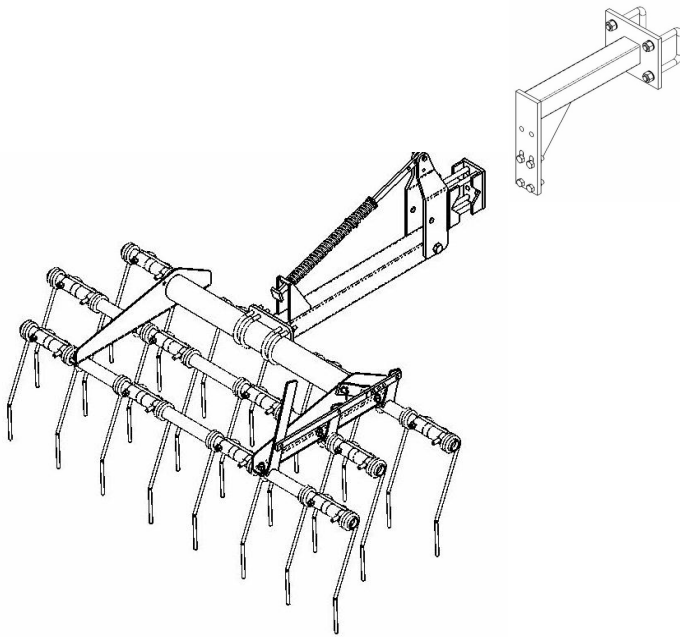

Finger Harrows (Rovic)

Goose Neck Adaptor

Two sizes available; 1.38m and 1.83m

Note

*All weights, measurements & specifications are approximate and subject to change without prior notification.