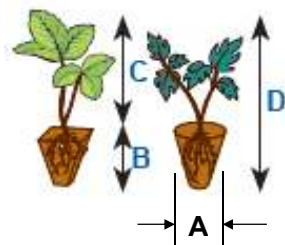

UNITRIUM- Rotary cup Transplanter 10-Cups. (CHECCHI & MAGLI)

The UNITRIUM planter is ideally suited for the planting of balled root seedlings conical or pyramidal in shape up to Ø30mm It is suitable for plants with very developed leaves (E.g. Tobacco, tomato, cabbage etc.)

Key points:

- * Rotary cup type Ideally suited for plants with developed leaves
- * Independent Floating modular transplant units
- * Transplant units driven by their own drive wheels
- * Production 4000/5000 plants per hour per row

A = 2 to 3cm
B = 4 to 7cm
C = 8 to 23cm
D = 12 to 30cm

Adjustable support wheel

General Characteristics

- Transplants Tapered & Pyramid shaped clod plants up to Ø30mm
- Suitable for plants with very developed leaves e.g. Tobacco, tomato, cabbage etc.
- Distribution system; Horizontal rotating 10 opening bottom cups
- Inter-row spacing; Minimum 50cm
- Inter-plant spacing, from 10 to 100cm (26 different intervals available)
- Operator production; 4000/5000 plants per hour per row
- Rotary tray holder 4 sides (for rigid trays)
- Independent floating transplant units
- Range of optional equipment available