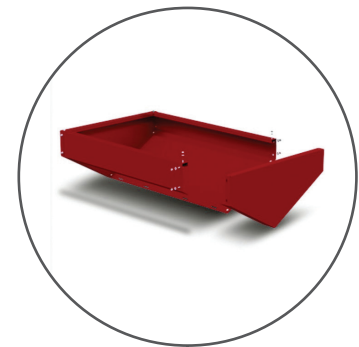

It is possible to prevent sowing more than one seed through a vibration system which is placed on every belt.

Ridging Body seed closer that is equipped with two ridging bodies and channel openers are engaged to each sowing unit, which is lined up on a single chassis.

Shape Board seed closer is preventing the angle by means of spring parallelogram construction. The angle can be adjusted by the help of two intermediate levers. Shape board is composed of two different wing plates.

POTATO PLANTER / APES

Technical Specifications	Units	APES 2	APES 4
Number of Rows	pcs	2	4
Total Width (W)	mm	2030	3400
Total Length With Ridging Body (L)	mm	1630	1690
Total Length With Shaping Board (L)	mm	2220	2260
Total Height (H)	mm	1650	1650
Working Depth	mm	160-170	160-170
Space Between Rows (B)	mm	620-850	620-850
Working Width	mm	1240-1700	2480-3400
Distance Between Seed	mm	150-450	150-450
Fertilizer Hopper		OPS	OPS
Seed Hopper Capacity	kg	450	900
Working Capacity	ha/h	0.3	0.6
Working Speed	km/h	4-5	4-5
Powered By		Wheels	Wheels
Tyre Size		6.00x16	10.0x82
Required Power	hp	45-70	80-85
Weight With Press Ridge Shaper	kg	645	1205
Weight With Open Ridge Shaper	kg	523	1000
Weight With Disc Ridge Body	kg	540	1080
Weight With Shaping Board	kg	645	1205

RovicLeers
www.rovicleers.co.za

CONTACT
INFORMATION

Cape Town ☎ +27 (0) 21 907 1700
Johannesburg ☎ +27 (0) 11 396 6200
Pietermaritzburg ☎ +27 (0) 33 346 2727
Rovic Africa ☎ +27 (0) 11 396 6240