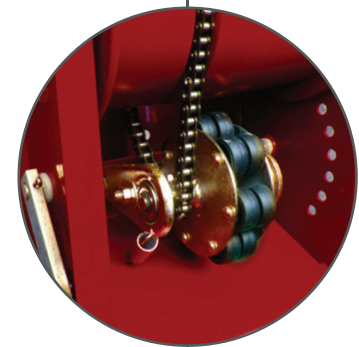

It is possible to prevent sowing more than one seed through a vibration system which is placed on every belt.

Ridging Body seed closer that is equipped with two ridging bodies and channel openers are engaged to each sowing unit, which is lined up on a single chassis.

Shape Board seed closer is preventing the angle by means of spring parallelogram construction. The angle can be adjusted by the help of two intermediate levers. Shape board is composed of two different wing plates.

POTATO PLANTER / APES

Technical Specifications	Units	APES 2	APES 4
Number of Rows	pcs	2	4
Total Width (W)	mm	2030	3400
Total Length With Ridging Body (L)	mm	1630	1690
Total Length With Shaping Board (L)	mm	2220	2260
Total Height (H)	mm	1650	1650
Working Depth	mm	160-170	160-170
Space Between Rows (B)	mm	620-850	620-850
Working Width	mm	1240-1700	2480-3400
Distance Between Seed	mm	150-450	150-450
Fertilizer Hopper		OPS	OPS
Seed Hopper Capacity	kg	450	900
Working Capacity	ha/h	0.3	0.6
Working Speed	km/h	4-5	4-5
Powered By		Wheels	Wheels
Tyre Size		6.00x16	10.0x82
Required Power	hp	45-70	80-85
Weight With Press Ridge Shaper	kg	645	1205
Weight With Open Ridge Shaper	kg	523	1000
Weight With Disc Ridge Body	kg	540	1080
Weight With Shaping Board	kg	645	1205

RovicLeers
www.rovicleers.co.za

CONTACT
INFORMATION

Cape Town ☎ +27 (0) 21 907 1700
Johannesburg ☎ +27 (0) 11 396 6200
Pietermaritzburg ☎ +27 (0) 33 346 2727
Rovic Africa ☎ +27 (0) 11 396 6240