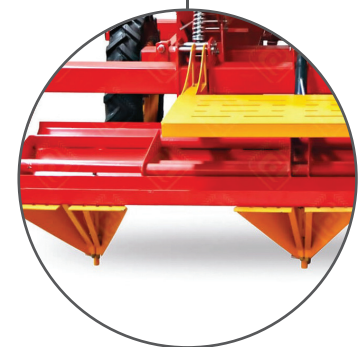

The Potato Planter is produced with a hydraulic lifting lever and universal three point linkage system. Sowing row space can be adjusted to sow 12 different positions by changing the transmission gears. This machine also has a special belt with bucket that enables to sow singly. The spaces between rows can be adjusted from 65 to 75 cm.

It is possible to prevent sowing more than one seed through a vibration system which is placed on every belt.

Ridging Body seed closer that is equipped with two ridging bodies and channel openers are engaged to each sowing unit, which is lined up on a single chassis.

Shape Board seed closer is preventing the angle by means of spring parallelogram construction. The angle can be adjusted by the help of two intermediate levers. Shape board is composed of two different wing plates.

POTATO PLANTER / APES

Technical Specifications	Units	APES 2	APES 4
Number of Rows	pcs	2	4
Total Width (W)	mm	2030	3400
Total Length With Ridging Body (L)	mm	1630	1690
Total Length With Shaping Board (L)	mm	2220	2260
Total Height (H)	mm	1650	1650
Working Depth	mm	160-170	160-170
Space Between Rows (B)	mm	620-850	620-850
Working Width	mm	1240-1700	2480-3400
Distance Between Seed	mm	150-450	150-450
Fertilizer Hopper		OPS	OPS
Seed Hopper Capacity	kg	450	900
Working Capacity	ha/h	0.3	0.6
Working Speed	km/h	4-5	4-5
Powered By		Wheels	Wheels
Tyre Size		6.00x16	10.0x82
Required Power	hp	45-70	80-85
Weight With Press Ridge Shaper	kg	645	1205
Weight With Open Ridge Shaper	kg	523	1000
Weight With Disc Ridge Body	kg	540	1080
Weight With Shaping Board	kg	645	1205