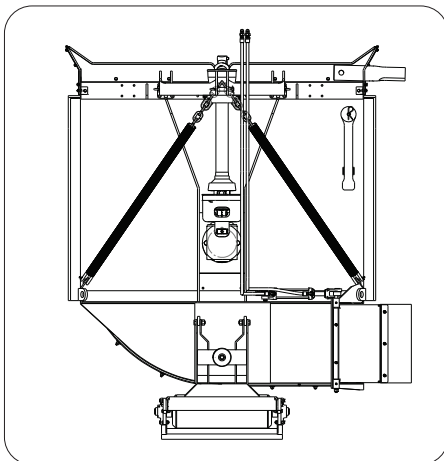

Rovic Side Discharge Mulcher

“Recycle your organic material where it grows”

Optional rear roller kit

- The Original Rovic side discharge mulching machines, available in 4 sizes, are constructed from 5mm laser cut mild steel frames with Heavy duty 3-Point attachment. The Extra Heavy duty cutting disc carries 8 free swinging blades of 4 different shapes mounted in patterns according to the type of material to be mulched (prunings up to 75mm).
- All Organic materials are traditionally cut and left in rows during routine mowing and pruning. It can now be placed where it is of most value: Around the general root zone of vines and trees to assist in achieving
 - Soil moisture retention
 - Increased microbic action
 - Improved soil quality
 - Reduction in weed growth
 - Eliminate labour to carry out prunings in Summer & Winter

8 Forged Swing Blades

4 Different shapes

Scan this QR code and subscribe to the Rovic Leers newsletter

Technical Specifications: Rovic Side Discharge Mulcher

Mulched material is placed where required by using a hydraulically controlled outlet operated from the tractor seat

Extra heavy duty cutting discs, fitted with 4 possible shapes of blades combined in patterns to optimise the mulching of the material involved using a total of 8 blades per chosen arrangement

Steel roller