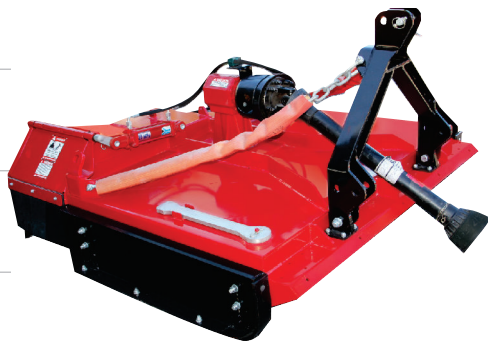

Rovic Side Discharge Mulcher

“Recycle your organic material where it grows”

Optional rear roller kit

- The Original Rovic side discharge mulching machines, available in 4 sizes, are constructed from 5mm laser cut mild steel frames with Heavy duty 3-Point attachment. The Extra Heavy duty cutting disc carries 8 free swinging blades of 4 different shapes mounted in patterns according to the type of material to be mulched (prunings up to 75mm).
- All Organic materials are traditionally cut and left in rows during routine mowing and pruning. It can now be placed where it is of most value: Around the general root zone of vines and trees to assist in achieving
 - Soil moisture retention
 - Increased microbic action
 - Improved soil quality
 - Reduction in weed growth
 - Eliminate labour to carry out prunings in Summer & Winter

8 Forged Swing Blades

4 Different shapes

Scan this QR code and subscribe to the Rovic Leers newsletter

Technical Specifications: Rovic Side Discharge Mulcher

Mulched material is placed where required by using a hydraulically controlled outlet operated from the tractor seat

Extra heavy duty cutting discs, fitted with 4 possible shapes of blades combined in patterns to optimise the mulching of the material involved using a total of 8 blades per chosen arrangement

Steel roller