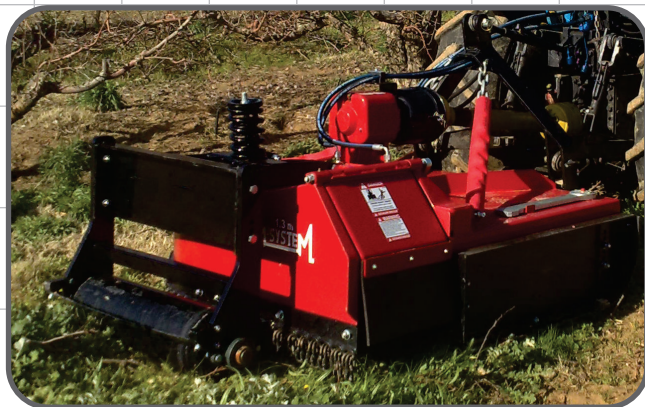

Rovic Side Discharge Mulcher

“Recycle your organic material where it grows”

Optional rear roller kit

- The Original Rovic side discharge mulching machines, available in 4 sizes, are constructed from 5mm laser cut mild steel frames with Heavy duty 3-Point attachment. The Extra Heavy duty cutting disc carries 8 free swinging blades of 4 different shapes mounted in patterns according to the type of material to be mulched (prunings up to 75mm).
- All Organic materials are traditionally cut and left in rows during routine mowing and pruning. It can now be placed where it is of most value: Around the general root zone of vines and trees to assist in achieving
 - Soil moisture retention
 - Increased microbic action
 - Improved soil quality
 - Reduction in weed growth
 - Eliminate labour to carry out prunings in Summer & Winter

8 Forged Swing Blades

4 Different shapes

Scan this QR code and subscribe to the Rovic Leers newsletter

Technical Specifications: Rovic Side Discharge Mulcher

Mulched material is placed where required by using a hydraulically controlled outlet operated from the tractor seat

Extra heavy duty cutting discs, fitted with 4 possible shapes of blades combined in patterns to optimise the mulching of the material involved using a total of 8 blades per chosen arrangement

Steel roller