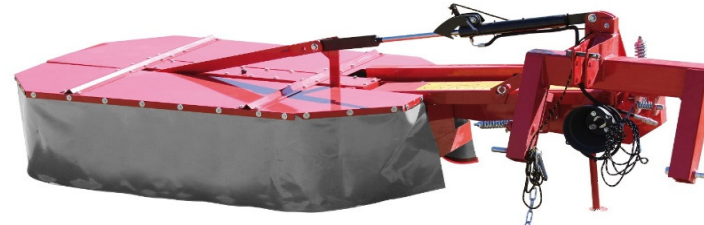

## ROVIC - Drum Mower

### 3-Point DRUM MOWERS (Rovic)

#### General characteristics

- 3-Point mounted, Cat II
- Mechanical Lift
- Transport position - Horizontal 90° Rearward

Stock code	Model	Work width	No. Drums	No. Knives	RPM	Power req.
UBT165M	MT 165 Drum Mower	1.65m	2	6	540	50Hp / 36kW
UBT185M	MT 185 Drum Mower	1.85m	2	6	540	75Hp / 55kW