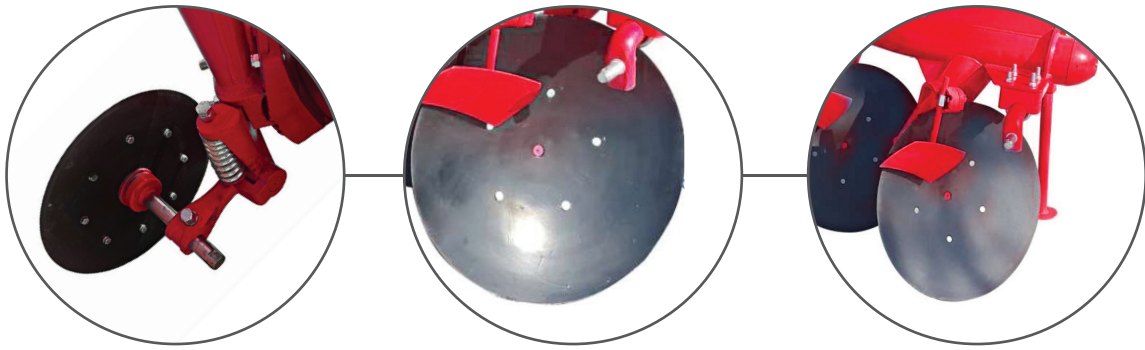

/// DISC  
PLOUGH

ARG-DP **2**

ARG-DP **3**

ARG-DP **4**

ARG-DP **5**

ARG-DP **6**

**“ Performance down  
to the smallest detail**

Rovic Disc Plough  
for your compact tractor

# DISC PLOUGH

## DISC PLOUGH/ARG-DP

# INFORMATION

The Round Frame Disc Plough is manufactured with 2,3,4,5 and 6 discs. 660 x 6mm or 710 x 6mm diameter discs are made with 50-52 Rh hardness corrosion-proof steel and resistance to cracking. The discs can be adjusted according to the soil conditions by means of direction angle. The purposes of tillage are cultivating the stubbly soil, preparing the seedbed, controlling weeds and decreasing the danger of wind erosion. There are adjustable mud scrapers that are placed on the discs to prevent mud accumulation.