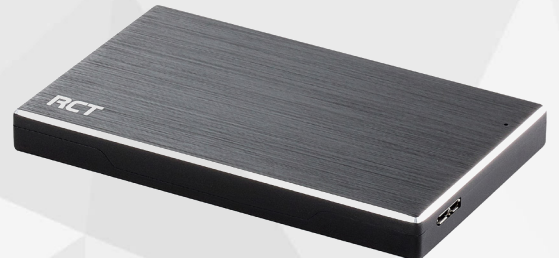

RCT 2.5 SATA MOBILE HARD DRIVE BOX

MODEL: RCT-G2U-U3

SUPPORT

4TB

Maximum HDD Capacity Support

INPUT

5V DC

Input Power Rating

POWER

5V DC

Operating Power

SPECIFICATION

HARD DRIVE TYPE:
2.5" SATA SSD or HDD

MAXIMUM HEIGHT:
9.5mm

SUPPORT SYSTEM:
Windows, Linux & MacOS

CONNECTIVITY:
USB 3.0 - 5GB/s

PACKAGING CONTENT:
1 x RCT-G2U-U3
1 x USB 3.0 Data Cable
Operating Manual

PRODUCT COLOUR:
Black

PRODUCT MATERIAL:
Aluminum Alloy

PRODUCT DIMENSIONS
123 mm x 75 mm x 13 mm

220G
Product Weight