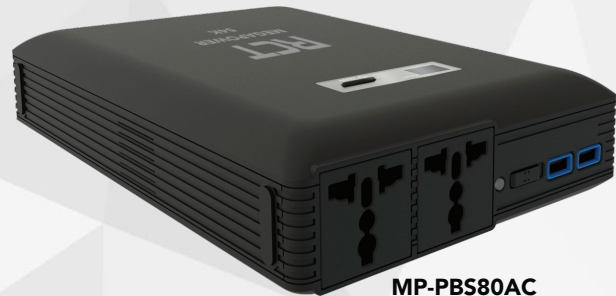

RCT MEGAPOWER 54K, 80K & 160K AC POWER BANKS

- Portable compact AC power supply
- Universal AC output socket to power all electronics up to 200W
- Completely silent operation
- USB type A & type C (PD support up to 65W) output to charge multiple phones, tablets and notebooks
- 96W charger for 160K & 48W charger for 80K & 54K
- Perfect for camping & outdoor events
- Ideal for load shedding as it can:

UP TO 16hrs Power WIFI Routers	UP TO 10hrs Power a 32" TV	UP TO 8hrs Power a Notebook PC
--	--	--

MP-PBS54AC

MP-PBS80AC

MP-PBS160AC

CHARGING UNIT

INPUT VOLTAGE:
100-240V AC 50/60Hz

OUTPUT VOLTAGE:
24V DC 4.0A

OUTPUT

- 2 X 230V AC SOCKET:** 200W Total
- 2 X USB TYPE A PORT 5V DC:** 3.4A Total
- 1X USB TYPE C PD PORT:** Up to 65W

MP-PBS54AC

BATTERY RATINGS:
53600mAh
3.4V DC

EFFECTIVE CAPACITY:
160 Wh

CHARGE TIME:
6 Hours

MP-PBS80AC

BATTERY RATINGS:
80000mAh
3.6V DC

EFFECTIVE CAPACITY:
288 Wh

CHARGE TIME:
8 Hours

MP-PBS160AC

BATTERY RATINGS:
160000mAh
3.6V DC

EFFECTIVE CAPACITY:
576Wh

CHARGE TIME:
12 Hours