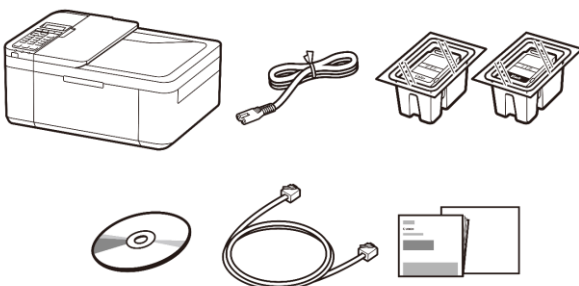

THE PERFECT ALL-ROUNDER FOR THOSE WORKING FROM HOME

PIXMA TR4645

Ideal for those working from home, this compact and easy-to-use 4-In-One links connectivity with productivity.

What's in the box

PIXMA TR4645

- PIXMA TR4645
- 4-In-One printer – PIXMA TR4645
- 2 FINE cartridges
- Power cord
- Fax/phone line cable
- Manuals and other documents

FOOTNOTES

- 1 Ink droplets can be placed with a pitch of 1/4800 inch at minimum.
- 2 A4 document print speed on plain paper is measured based on average of ESAT in Office Category Test of ISO/IEC 24734 standard.