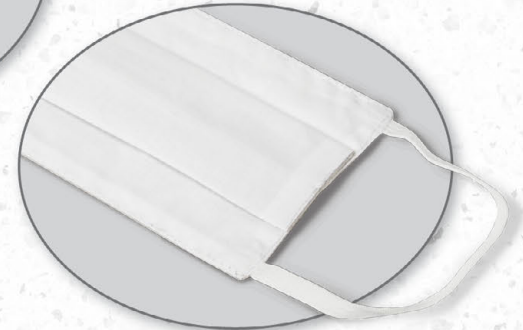

FACE MASKS

reverse of masks is white

GIFTSET-7555 EVA & ELM ULFA GIFT SET

- **earbuds & lens cloth:** 7.5 (l) x 4.5 (w) x 2.2 (h) • PVC • microfibre screen and lens cloth • earbuds: ABS
- **face mask set:** unisex adult • cotton • double layer face masks
- **cellphone spray:** 7.5 (h) x 1.7 (dia) • PP • 5ml
- **hand sanitiser:** 10.5 (h) x 5.5 (dia) • PET • 150ml
- **hand sanitiser:** 13.5 (h) x 6.5 (dia) • PET • 250ml
- **pouch:** 20 (w) x 6.5 (d) x 15 (h) • PVC

BL