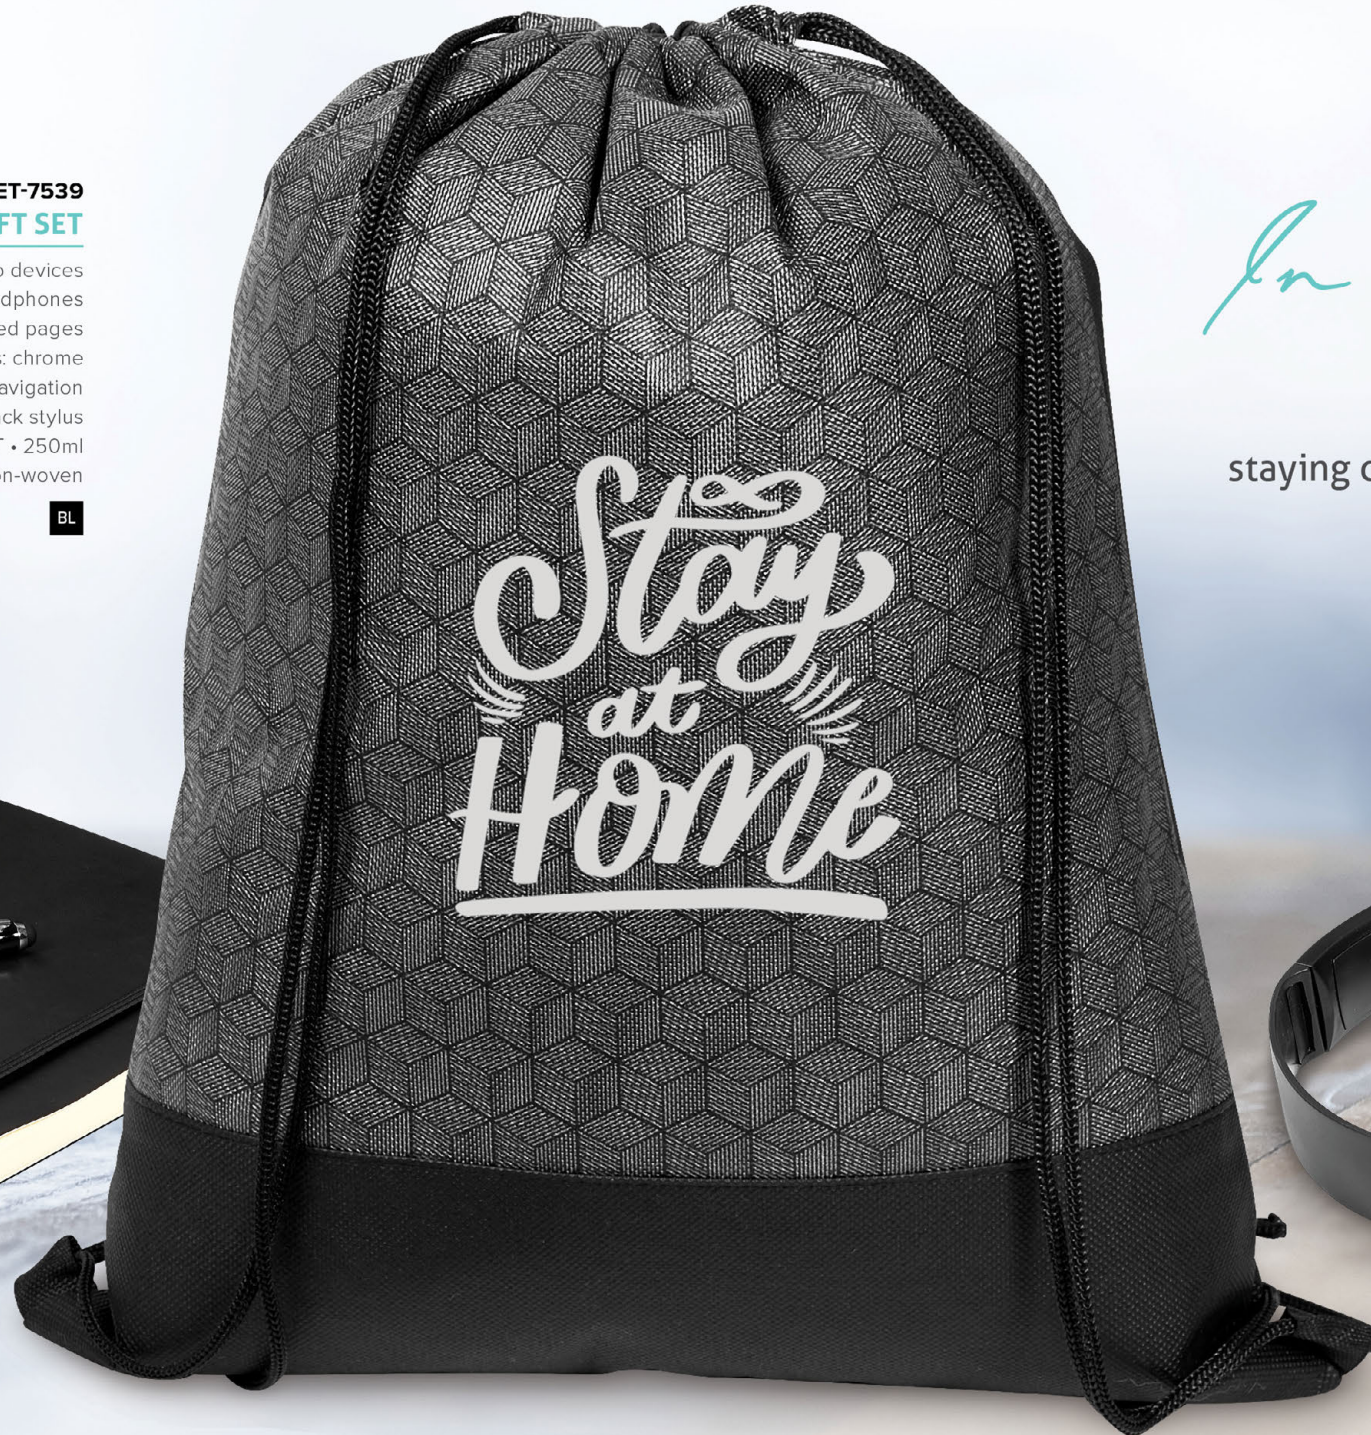

WORK FROM HOME GIFT SETS

GIFTSET-7539

EVA & ELM CORVINA GIFT SET

wired headphones: 15 (l) x 18 (w) x 3 (h) • ABS • compatible with all audio devices
• 3.5mm audio jack • folding headband with deluxe padded on-ear headphones

notebook: 24 (l) x 17.5 (w) x 1.5 (h) • thermo PU • 160 lined pages

stylus ball pen: barrel: metal with gloss laquer coating • trims: chrome
• with black German ink • stylus tip for smart device screen navigation
• AV slim twist refill • minimum 1500 meters writing distance • black stylus

hand sanitiser: 13.5 (h) x 6.5 (dia) • PET • 250ml

drawstring bag: 33 (w) x 42 (h) • 80g/m² non-woven

BL

*In a digital
workspace*

staying connected is more important than ever

R1,00 per unit sold will be donated to the National Solidarity Fund