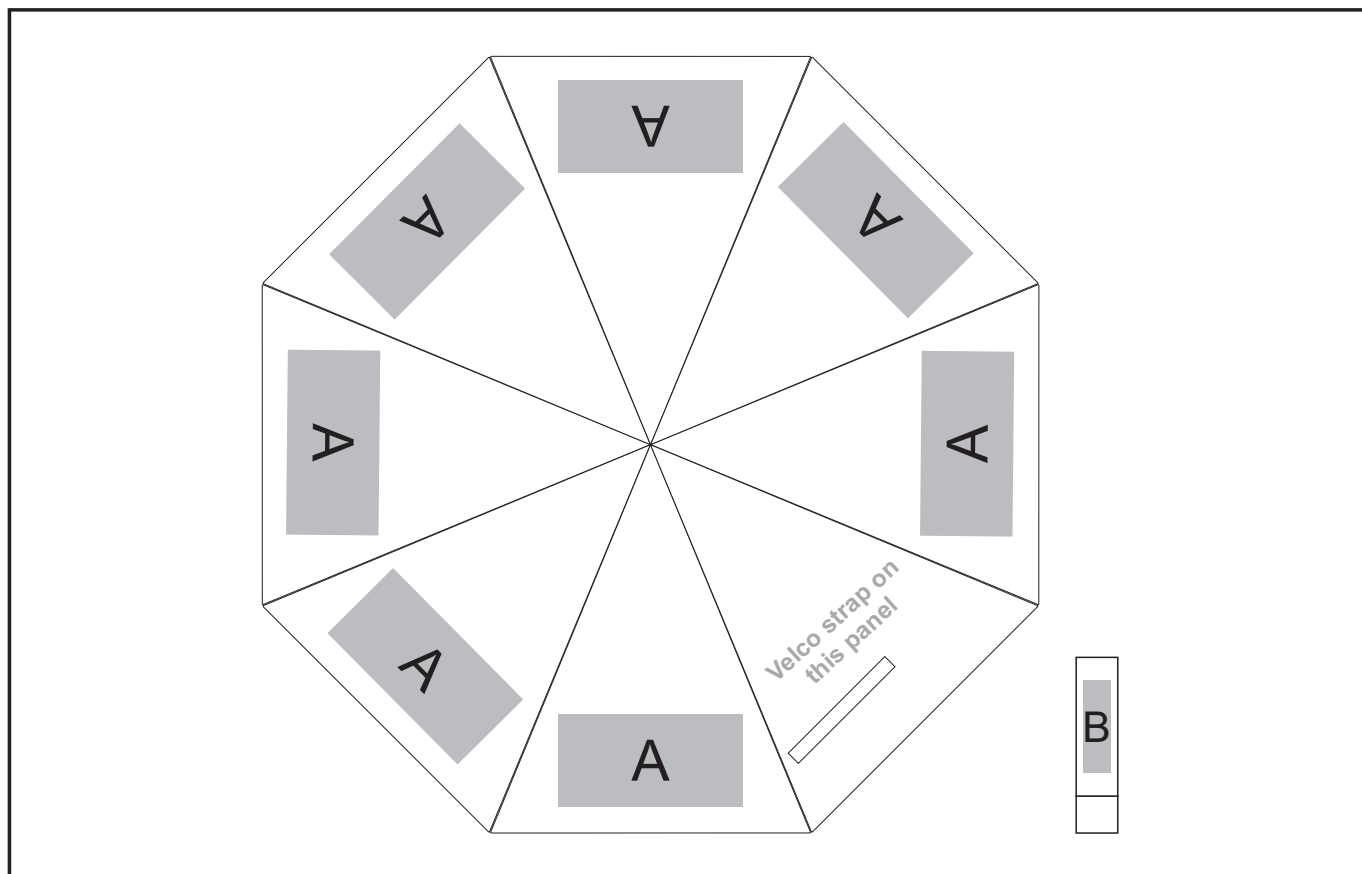

UMB-7550

Tropics Compact Umbrella

Need to know:

- Includes 1-Colour, 1-Position Screen Print (setup fee applies)
- Branding can be done on 7 panels
- Sublimation on white ONLY
- NO Solid Blocks for screen and DDT

Branding Options:

Position A

1. Screen Print (SC) - 1 colour
Size: 180mm wide x 90mm high
2. Sublimation (SUB-A) - Full colour
Size: 100mm wide x 100mm high
3. Digital Direct Transfer (DDT) - Full colour
Size: 180mm wide x 90mm high

Position B

1. Screen Print (SB) - 1 colour
Size: 30mm wide x 100mm high
2. Sublimation (SUB-A) - Full colour
Size: 30mm wide x 60mm high