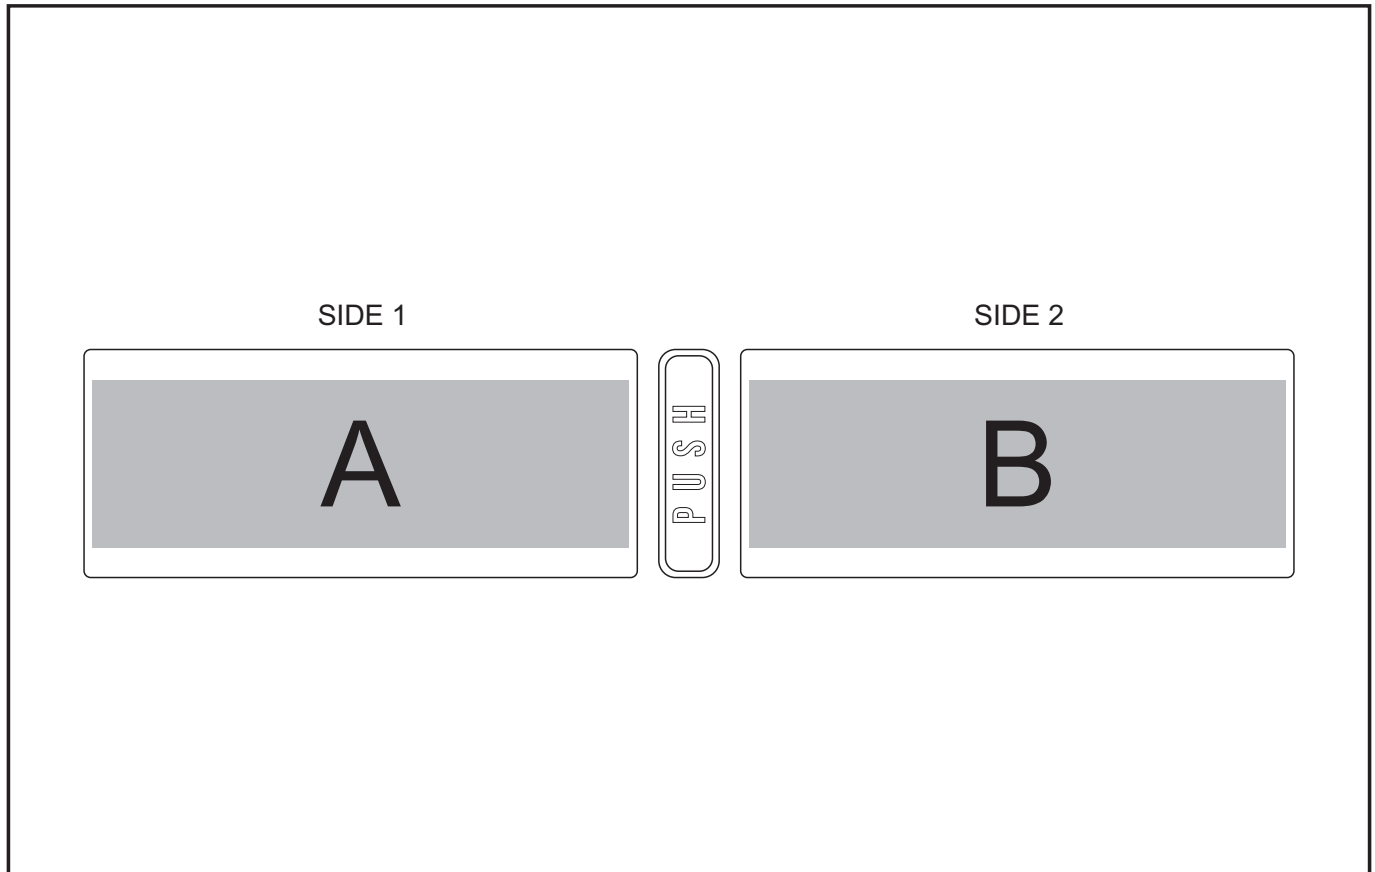

TOOL-8350

TRIG MULTI PURPOSE SCREW DRIVER SET

Need to know:

- Includes 1-Colour, 1-Position Screen Print (setup fee applies)

Branding Options:

Position A

1. Screen Print (SB) - 1 Colour
Size: 160mm wide x 50mm high
2. Pad Print (PA) 2 - 4 Colour
Size: 60mm wide x 33mm high
3. Direct to Product (DP) - Full Colour
Size: 160mm wide x 50mm high

Position B

1. Screen Print (SB) - 1 Colour
Size: 160mm wide x 50mm high
2. Pad Print (PA) 2 - 4 Colour
Size: 60mm wide x 33mm high
3. Direct to Product (DP) - Full Colour
Size: 160mm wide x 50mm high