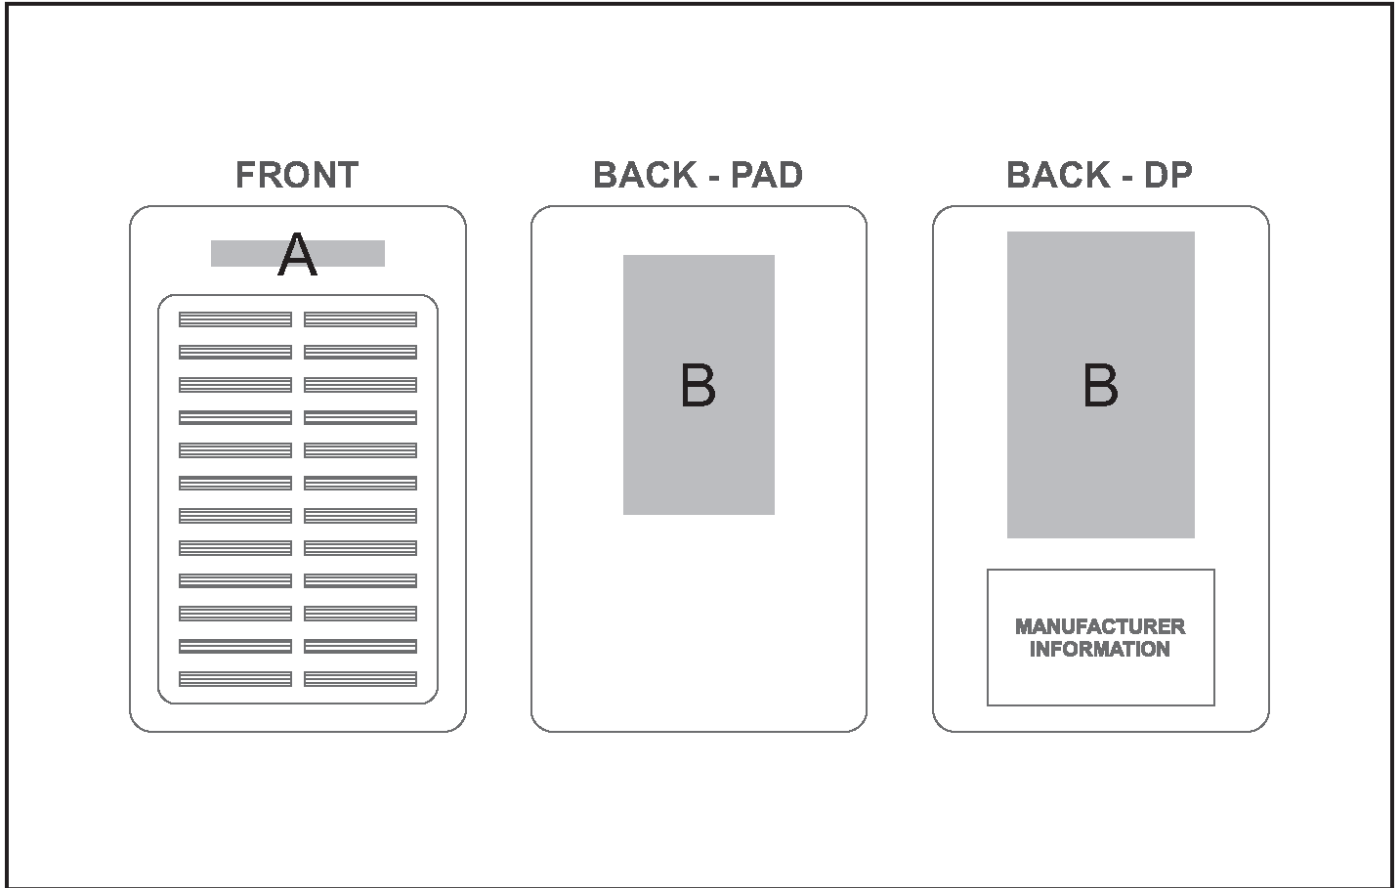

# TECH-5210

### Need to know:

-- Includes 1-Position Direct Print (setup fee applies)

#### **Position A**

1. Pad Printing (PB)  
2 Colours  
Size: 40mm wide x 6mm high

#### **Position B**

1. Pad Printing (PB)  
4 Colours  
Size: 60mm wide x 35mm high
2. Direct to Print (DP-B)  
Full Colour  
Size: 65mm wide x 70mm high