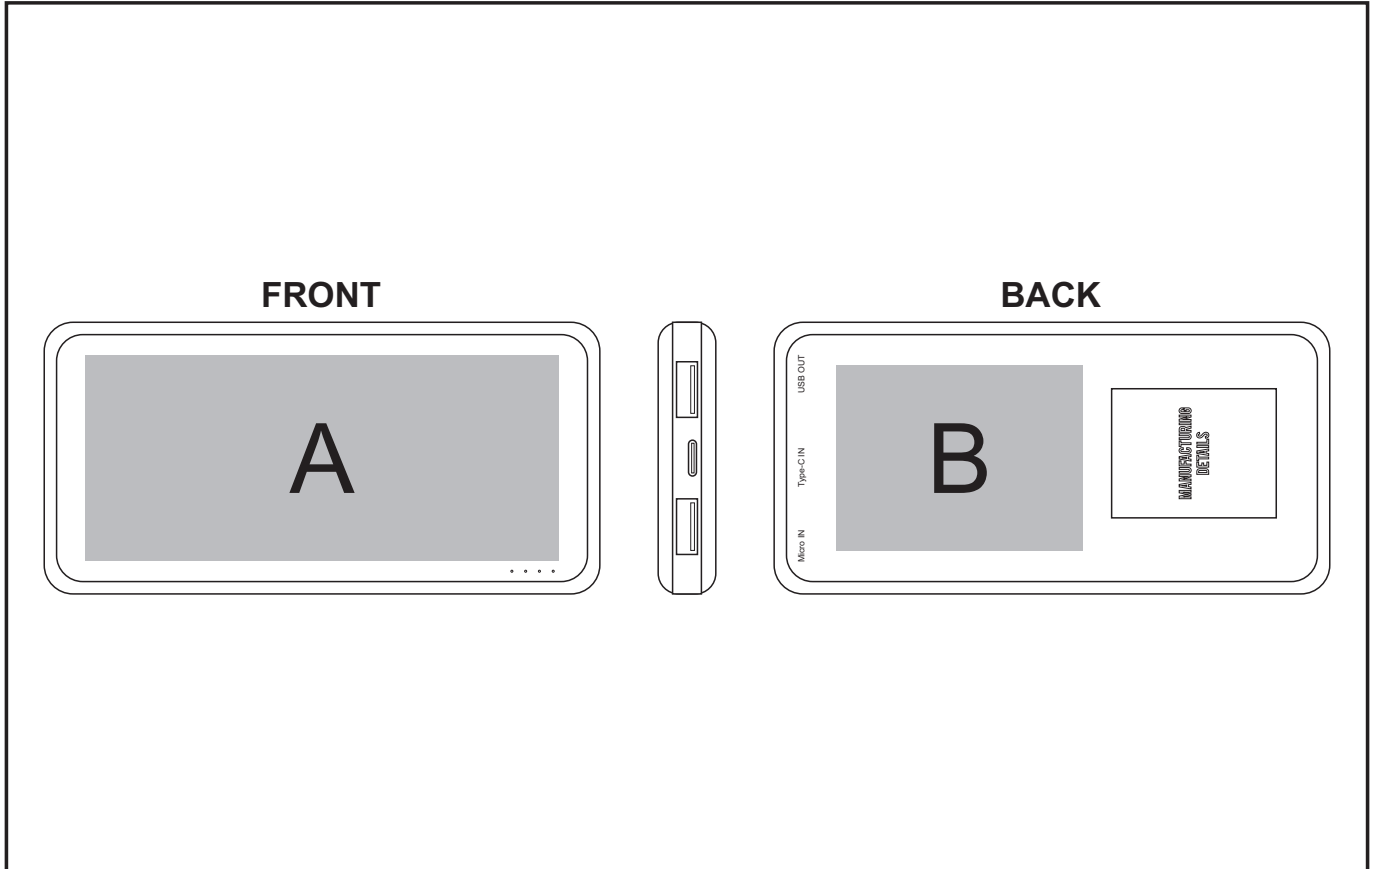

# TECH-5205

Kingpin 10 Compact 10000mAh power bank

Also available in  
**LOGO  
24**  
Check Logo24  
guide and t's & c's

## Need to know:

- Includes 1-Position Direct Print (setup fee applies)

### **Position A**

1. Direct Print (DP) - Full Colour  
Size: 115mm wide x 50mm high
2. Pad Print (PA) 2 - 4 Colour  
Size: 60mm wide x 35mm high

### **Position B**

1. Direct Print (DP) - Full Colour  
Size: 60mm wide x 45mm high
2. Pad Print (PA) 2 - 4 Colour  
Size: 40mm wide x 30mm high