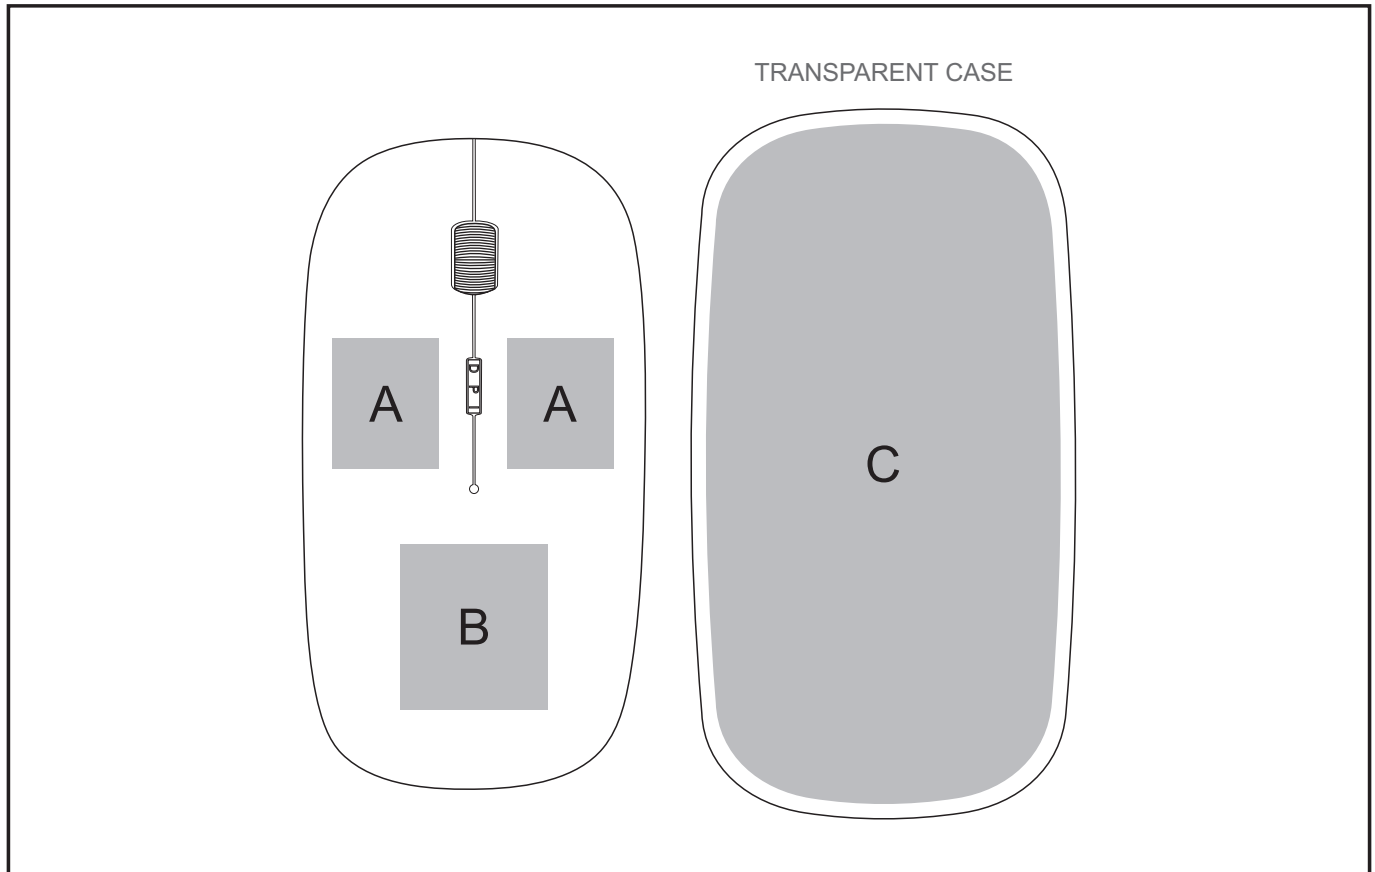

TECH-5047

Curve Wireless Optical Mouse

Need to know:

- Includes 1-Colour, 1-Position Pad Print (setup fee applies)

Branding Options:

Position A

1. Pad Print (PB) - 1 colour
Size: 18mm wide x 22mm high

Position B

1. Pad Print (PB) - 4 colours
Size: 25mm wide x 28mm high

Position C

1. Pad Print (PB) - 4 colours
Size: 55mm wide x 30mm high
2. Direct Print (DP-B) - Full colour
Size: 60mm wide x 115mm high