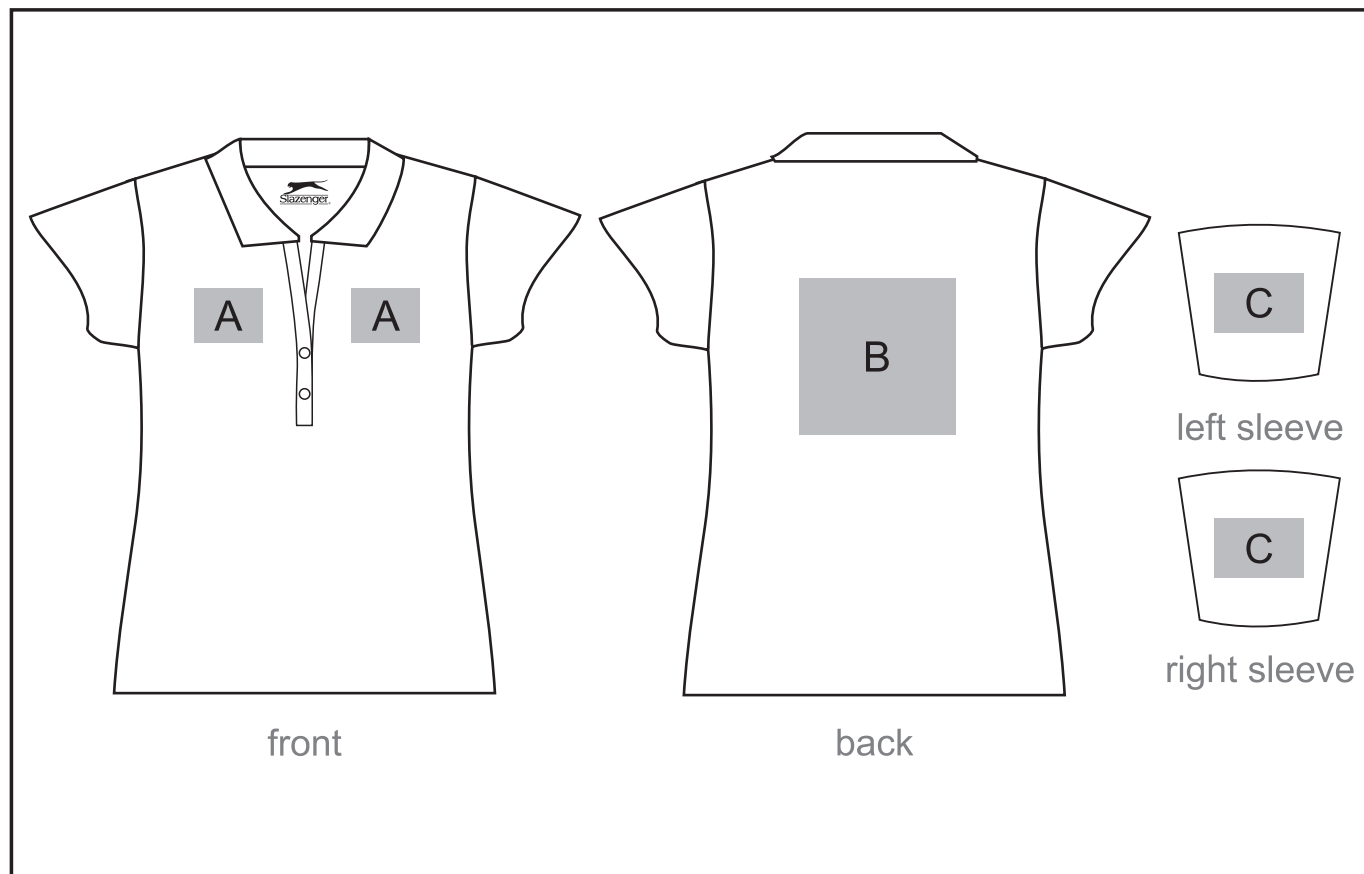

SLAZ-804

Crest Golf Shirt Ladies

Need to know:

- Includes 1-Position Embroidery **OR** 1-Position Digital Transfer (setup fee applies)

- EMB/DTC inclusive parameters: Left/Right Chest = 100mm x 100mm OR Back = 8000mm²

Branding Options:

Position A

1. Embroidery (EMB) - 9 colours
Size: 100mm diameter
2. Screen Print (SA) - 6 colours
Size: 100mm wide x 80mm high
3. Digital Transfer Clothing (DTC) - Full colour
Size: 100mm wide x 100mm high

Position B

1. Embroidery (EMB) - 9 colours
Size: 200mm wide x 200mm high
2. Screen Print (SA) - 6 colours
Size: 260mm wide x 200mm high
3. Digital Transfer Clothing (DTC) - Full colour
Size: 210mm wide x 148mm high

Position C

1. Embroidery (EMB) - 9 colours
Size: 50mm diameter
2. Screen Print (SA) - 6 colours
Size: 60mm wide x 60mm high
3. Digital Transfer Clothing (DTC) - Full colour
Size: 50mm wide x 50mm high