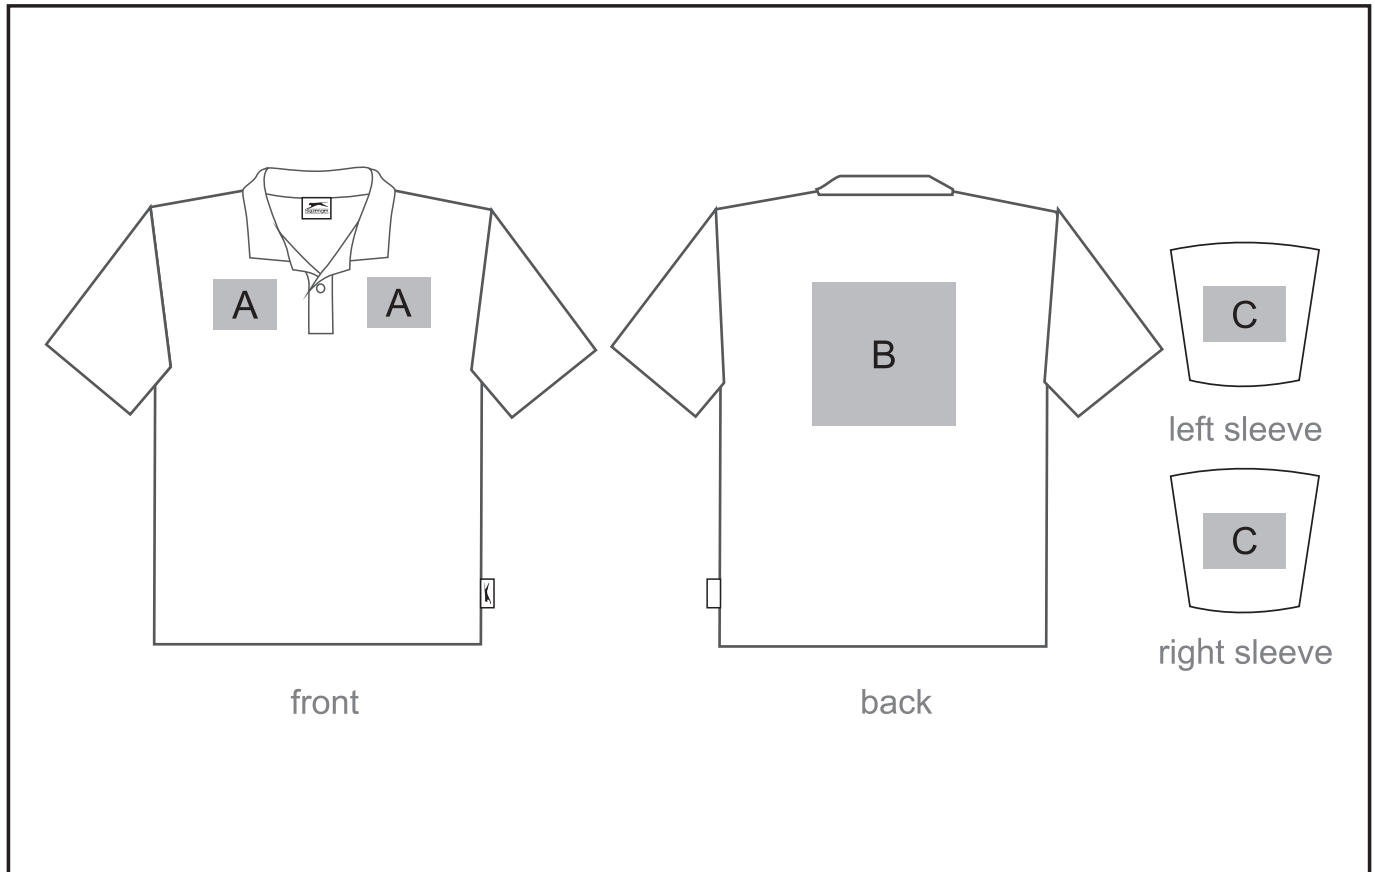

### Need to know:

- Includes 1-Position Embroidery **OR** 1-Position Digital Transfer (setup fee applies)
- **EMB/DTC inclusive parameters: Left/Right Chest = 100mm x 100mm OR Back = 8000mm<sup>2</sup>**

#### **Position A**

1. Embroidery (EMB) - 9 colours  
Size: 100mm diameter
2. Screen Print (SA) - 6 colours  
Size: 100mm wide x 80mm high
3. Digital Transfer Clothing (DTC) - Full colour  
Size: 100mm wide x 100mm high

#### **Position B**

1. Embroidery (EMB) - 9 colours  
Size: 200mm wide x 200mm high
2. Screen Print (SA) - 6 colours  
Size: 260mm wide x 200mm high
3. Digital Transfer Clothing (DTC) - Full colour  
Size: 210mm wide x 148mm high

#### **Position C**

1. Embroidery (EMB) - 9 colours  
Size: 80mm diameter
2. Screen Print (SA) - 6 colours  
Size: 60mm wide x 60mm high
3. Digital Transfer Clothing (DTC) - Full colour  
Size: 80mm wide x 80mm high