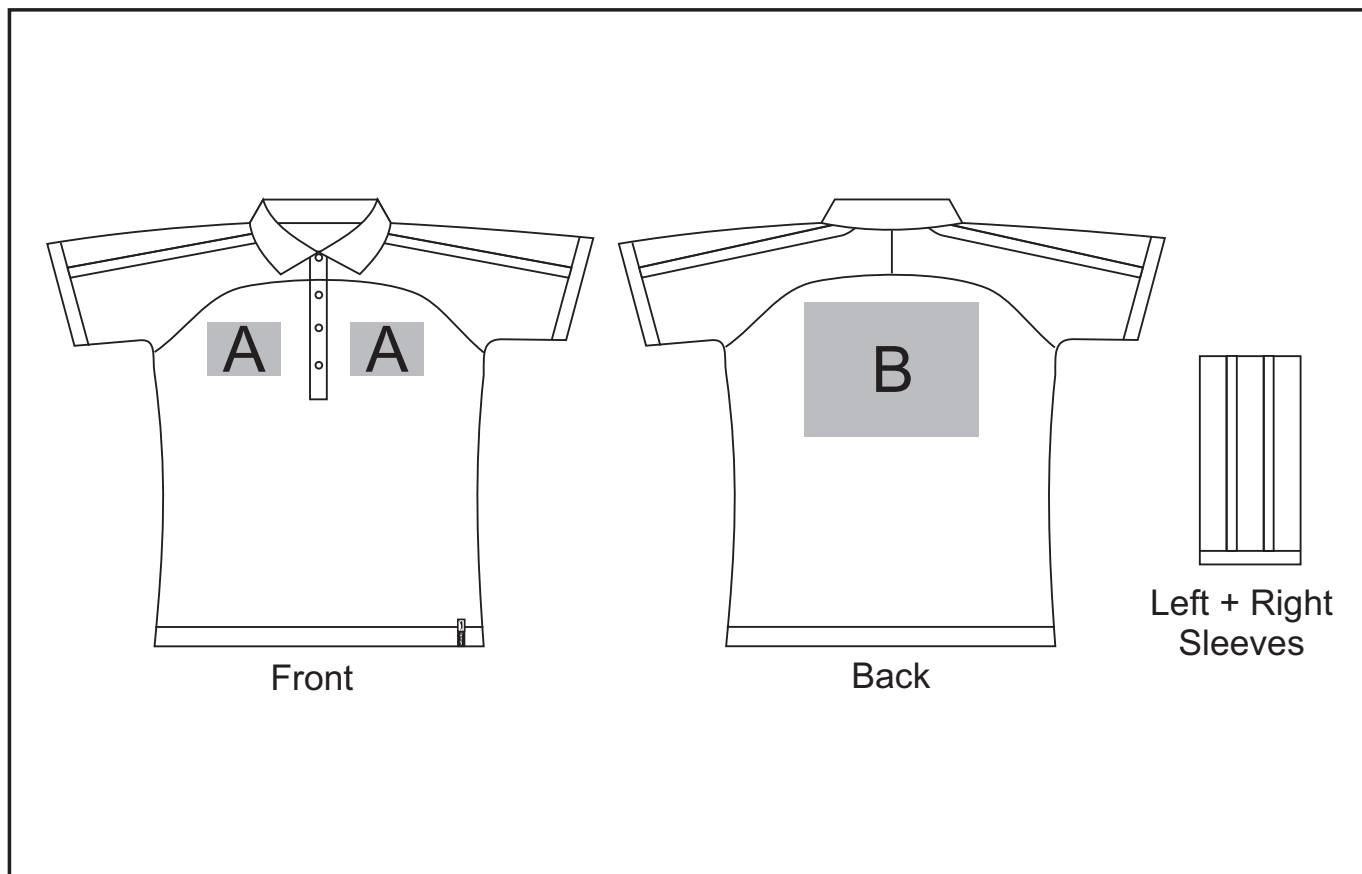

SLAZ-3210

Trinity Golf Shirt Ladies

Need to know:

- Includes 1-Position Embroidery **OR** 1-Position Digital Transfer (setup fee applies)
- **EMB/DTC inclusive parameters:** Left/Right Chest = 100mm x 100mm **OR** Back = 8000mm²
- Cannot guarantee a 100% straight branding on any clothing item with check or stripe detail
- No branding on sleeves
- Sublimation on white **ONLY**

Branding Options:

Position A

1. Embroidery (EMB) - 9 colours
Size: 100mm diameter
2. Screen Print (SA) - 6 colours
Size: 100mm wide x 80mm high
3. Sublimation (SUB-A) - Full colour
Size: 100mm wide x 80mm high
4. Digital Transfer Clothing (DTC) - Full colour
Size: 100mm wide x 100mm high

Position B

1. Embroidery (EMB) - 9 colours
Size: 200mm wide x 200mm high
2. Screen Print (SA) - 6 colours
Size: 260mm wide x 200mm high
3. Sublimation (SUB-C) - Full colour
Size: 260mm wide x 200mm high
4. Digital Transfer Clothing (DTC) - Full colour
Size: 210mm wide x 148mm high