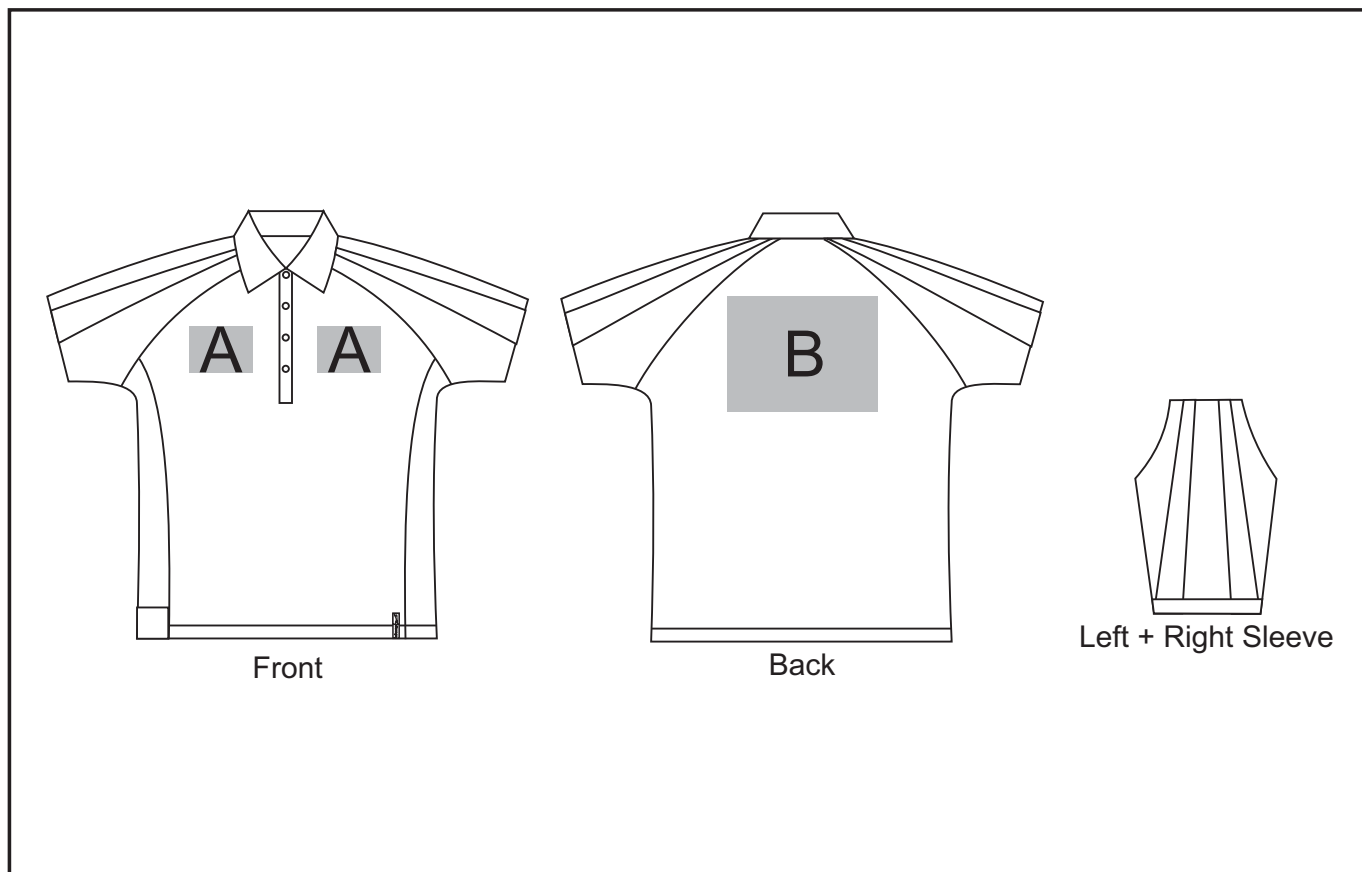

SLAZ-3206

Slazenger Horizon Golf Shirt Ladies

Need to know:

- Includes 1-Position Embroidery OR 1 Position Digital Transfer (setup fee applies)
- **NO branding on sleeves**
- **Sublimation on white ONLY**
- **Cannot guarantee a 100% straight branding on any clothing item with check or stripe detail**
- **EMB/DTC inclusive Parameters: Left/Right Chest=100mm x 100mm OR Back = 8000mm²**

Branding Options:

Position A

1. Embroidery (EMB) - 9 colours
Size: 100mm diameter
2. Screen Print (SA) - 1 colours
Size: 100mm wide x 80mm high
3. Sublimation (SUB-A) - Full colour
Size: 100mm wide x 80mm high
4. Digital Transfer Clothing (DTC) - Full colour
Size: 100mm wide x 100mm high

Position B

1. Embroidery (EMB) - 9 colours
Size: 200mm wide x 200mm high
2. Screen Print (SA) - 1 colours
Size: 260mm wide x 200mm high
3. Sublimation (SUB-C) - Full colour
Size: 260mm wide x 200mm high
4. Digital Transfer Clothing (DTC) - Full colour
Size: 260mm wide x 200mm high