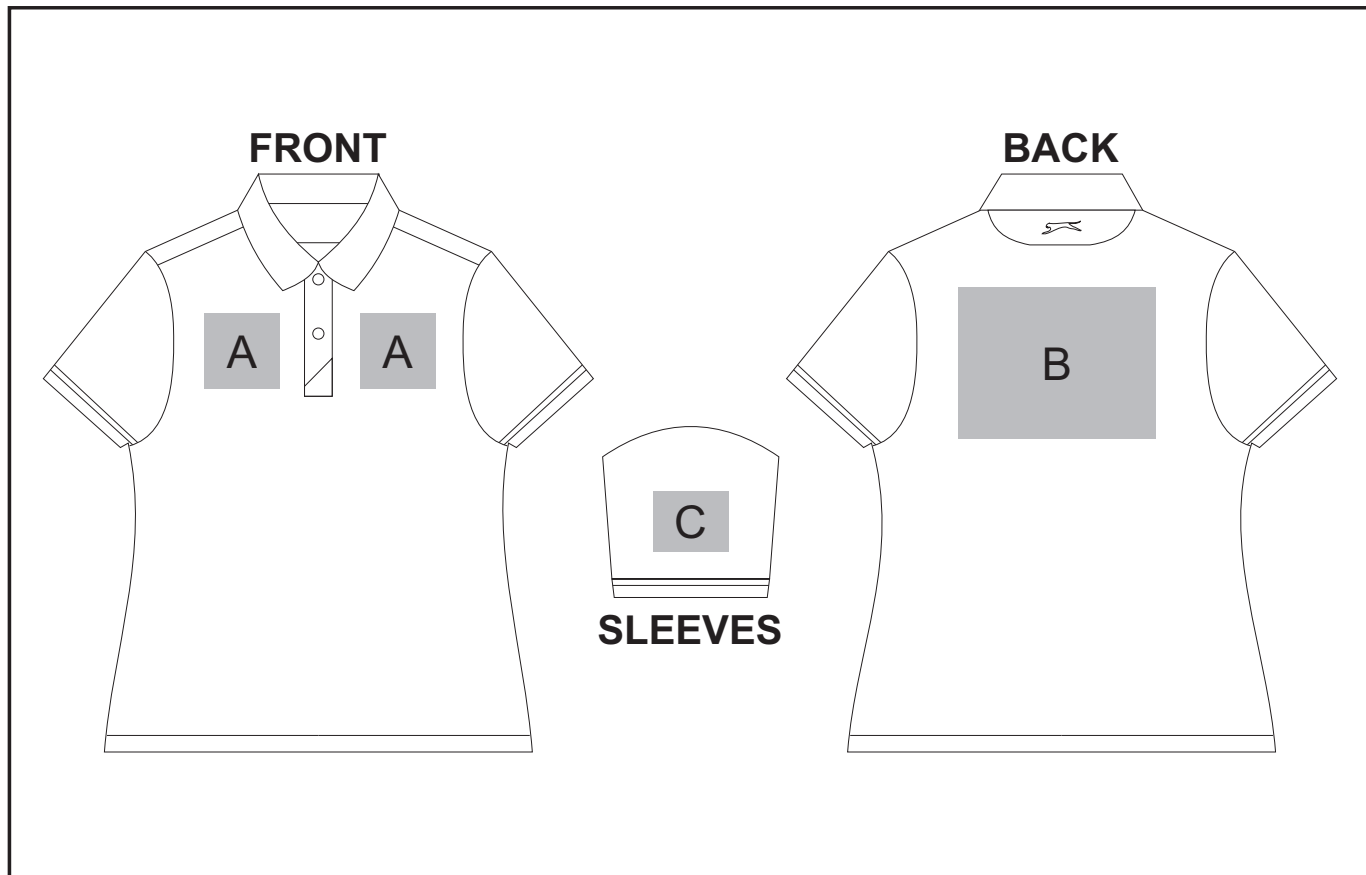

### Need to know:

- Includes 1-Position Embroidery **OR** 1-Position Digital Transfer **OR** 1-Position Laser Engraving (setup fees apply)
- **DTC/EMB** inclusive Parameters: Left/Right Chest or Back = 100mm x 100mm

#### **Position A**

1. Embroidery (EMB) - 9 Colour  
Size: 100mm wide x 100mm high
2. Digital Transfer (DTC) - Full Colour  
Size: 100mm wide x 100mm high
3. Screen Print (SA) - 6 Colour  
Size: 100mm wide x 80mm high
4. Laser Engraving (LG) - Tonal  
Size: 100mm wide x 80mm high

#### **Position C**

1. Embroidery (EMB) - 9 Colour  
Size: 50mm wide x 50mm high
2. Digital Transfer (DTC) - Full Colour  
Size: 50mm wide x 50mm high
3. Screen Print (SA) - 6 Colour  
Size: 60mm wide x 60mm high
4. Laser Engraving (LG) - Tonal  
Size: 100mm wide x 60mm high

#### **Position B**

1. Embroidery (EMB) - 9 Colour  
Size: 200mm wide x 200mm high
2. Digital Transfer (DTC) - Full Colour  
Size: 210mm wide x 148mm high
3. Screen Print (SA) - 6 Colour  
Size: 260mm wide x 200mm high