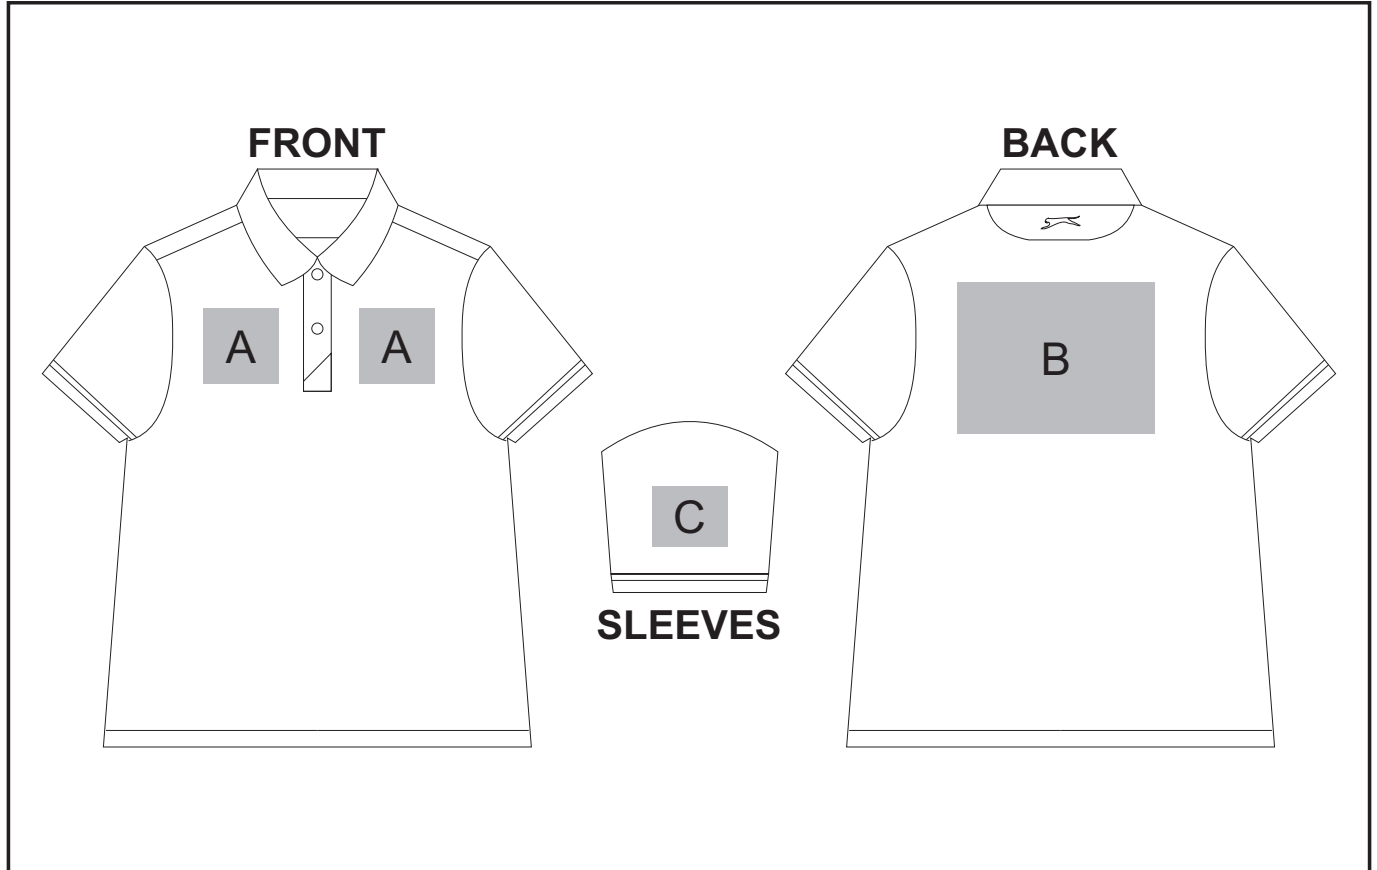

### Need to know:

- Includes 1-Position Embroidery **OR** 1-Position Digital Transfer **OR** 1-Position Laser Engraving (setup fees apply)
- **DTC/EMB** inclusive Parameters: Left/Right Chest or Back = 100mm x 100mm

#### **Position A**

1. Embroidery (EMB) - 9 Colour  
Size: 100mm wide x 100mm high
2. Digital Transfer (DTC) - Full Colour  
Size: 100mm wide x 100mm high
3. Screen Print (SA) - 6 Colour  
Size: 100mm wide x 80mm high
4. Laser Engraving (LG) - Tonal  
Size: 100mm wide x 80mm high

#### **Position C**

1. Embroidery (EMB) - 9 Colour  
Size: 80mm wide x 80mm high
2. Digital Transfer (DTC) - Full Colour  
Size: 80mm wide x 80mm high
3. Screen Print (SA) - 6 Colour  
Size: 60mm wide x 60mm high
4. Laser Engraving (LG) - Tonal  
Size: 100mm wide x 60mm high

#### **Position B**

1. Embroidery (EMB) - 9 Colour  
Size: 200mm wide x 200mm high
2. Digital Transfer (DTC) - Full Colour  
Size: 210mm wide x 148mm high
3. Screen Print (SA) - 6 Colour  
Size: 260mm wide x 200mm high