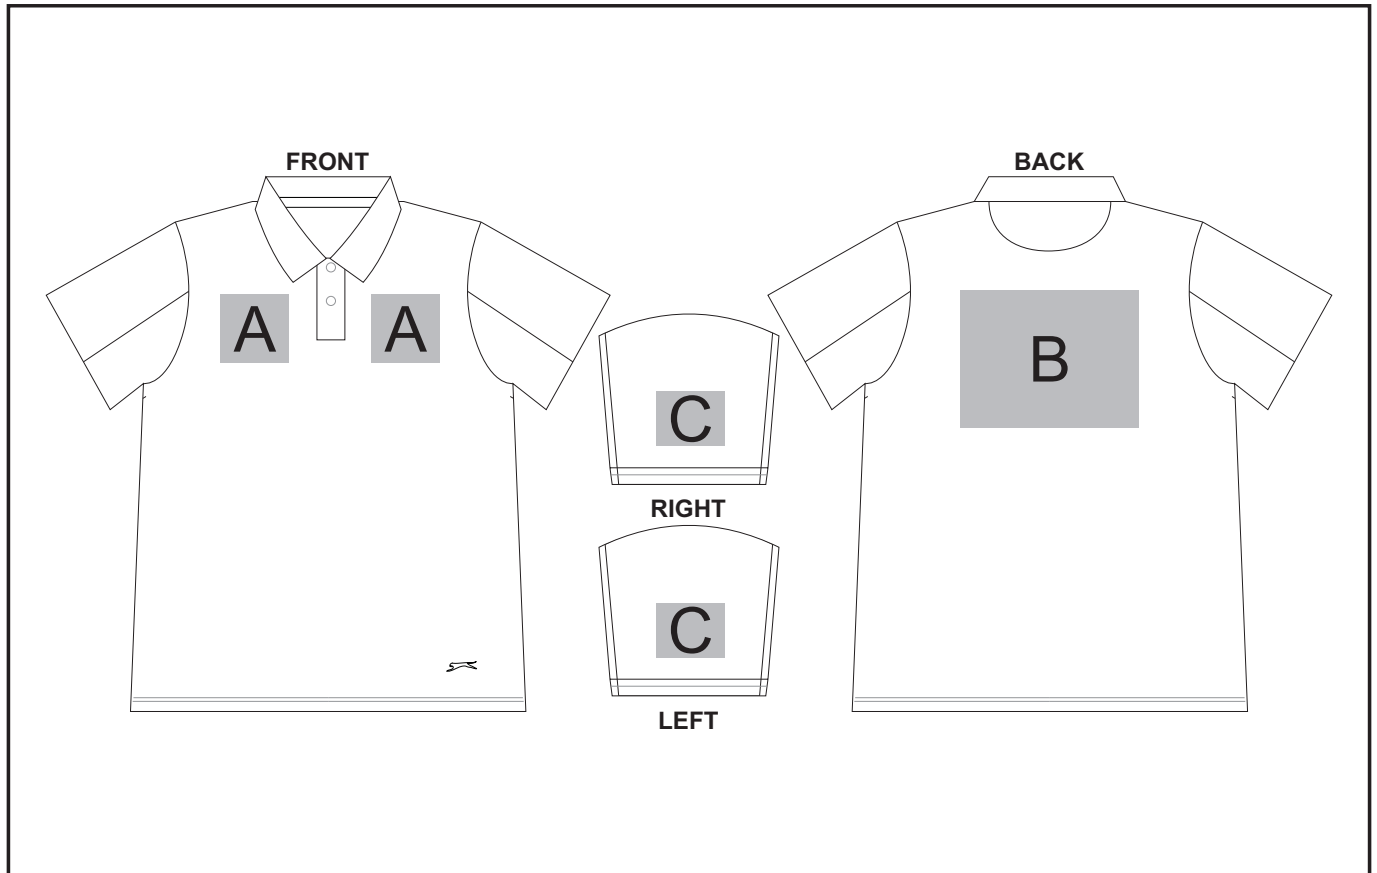

SLAZ-11410

Mens Dorado Golf Shirt

Also available in

Check Logo24
guide and t's & c's

Need to know:

- Includes 1-Position Embroidery **OR** 1-Position Digital Transfer (setup fees apply)
- **DTC/EMB inclusive Parameters: Left/Right Chest or Back = 100mm x 100mm**

Branding Options:

Position A

1. Embroidery (EMB) - 9 Colour
Size: 100mm wide x 100mm high
2. Digital Transfer (DTC) - Full Colour
Size: 100mm wide x 100mm high
3. Screen Print (SA) - 6 Colour
Size: 100mm wide x 80mm high
4. Laser Engraving (LG) - Tonal
Size: 100mm wide x 80mm high

Position B

1. Embroidery (EMB) - 9 Colour
Size: 200mm wide x 200mm high
2. Digital Transfer (DTC) - Full Colour
Size: 210mm wide x 148mm high
3. Screen Print (SA) - 6 Colour
Size: 260mm wide x 200mm high

Position C

1. Embroidery (EMB) - 9 Colour
Size: 80mm wide x 80mm high
2. Digital Transfer (DTC) - Full Colour
Size: 80mm wide x 80mm high
3. Screen Print (SA) - 6 Colour
Size: 60mm wide x 60mm high
4. Laser Engraving (LG) - Tonal
Size: 100mm wide x 60mm high