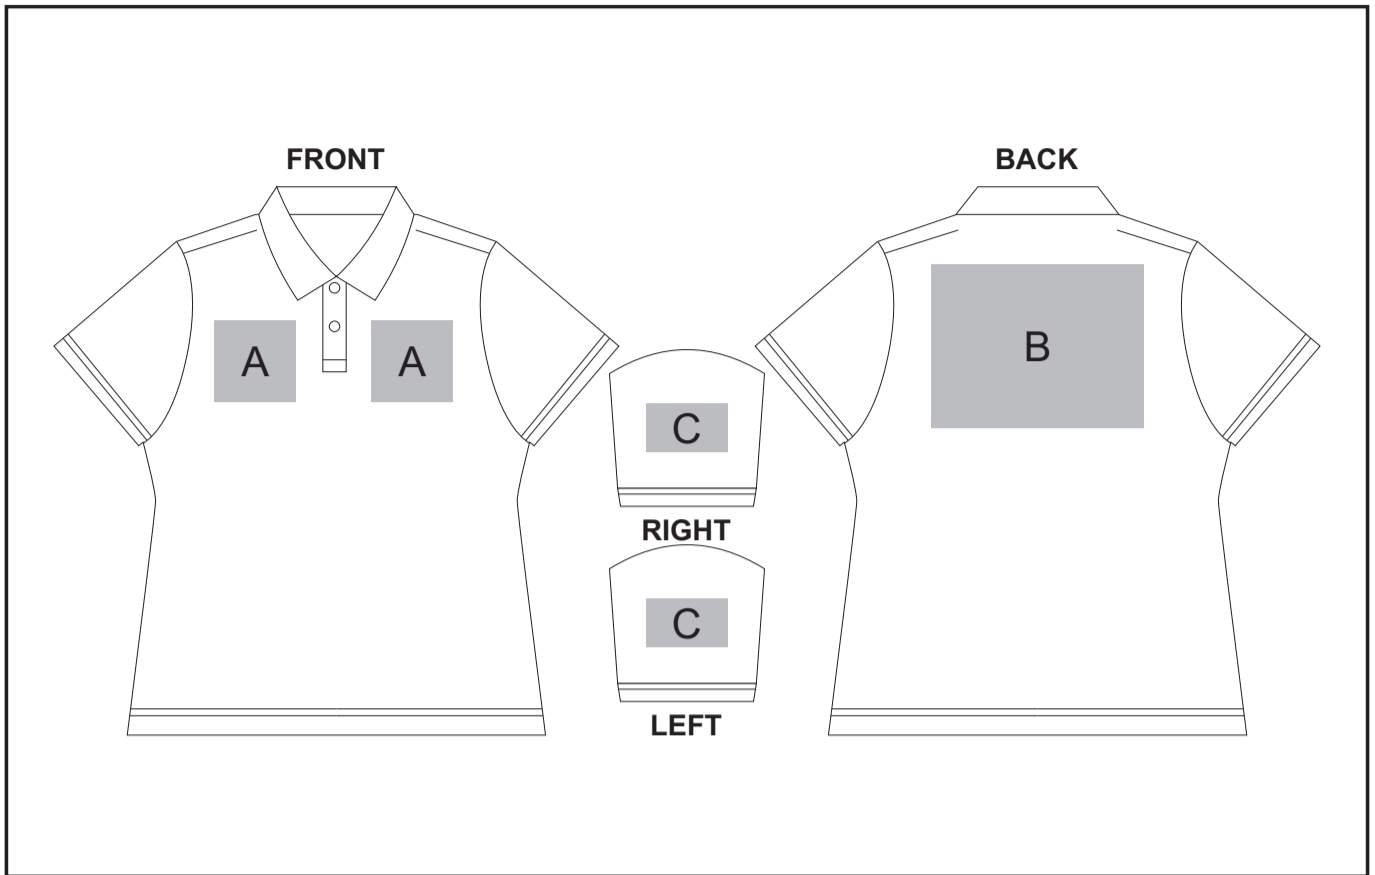

SLAZ-11407

Ladies Volition Golf Shirt

Also available in
**LOGO
24**
Check Logo24
guide and t's & c's

Need to know:

- Includes 1-Position Embroidery **OR** 1-Position Digital Transfer **OR** 1-Position Deboss **OR** 1-Position Laser Engraving (setup fee applies)
- **Sublimation offered on White garments only.**
- **DTC/EMB inclusive Parameters: Left/Right Chest or Back = 100mm x 100mm**

Branding Options:

Position A

1. Embroidery (EMB) - 9 Colour
Size: 100mm wide x 100mm high
2. Digital Transfer (DTC) - Full Colour
Size: 100mm wide x 100mm high
3. Screen Print (SA) - 6 Colour
Size: 100mm wide x 80mm high
4. Laser Engraving (LG) - Tonal
Size: 100mm wide x 80mm high
5. Deboss (BOS) - Tonal
Size: 100mm wide x 50mm high
6. Sublimation (SUB) - Full Colour
Size: 100mm wide x 80mm high

Position C

1. Embroidery (EMB) - 9 Colour
Size: 50mm wide x 50mm high
2. Digital Transfer (DTC) - Full Colour
Size: 50mm wide x 50mm high
3. Screen Print (SA) - 6 Colour
Size: 60mm wide x 60mm high
4. Laser Engraving (LG) - Tonal
Size: 100mm wide x 60mm high
5. Deboss (BOS) - Tonal
Size: 50mm wide x 30mm high
6. Sublimation (SUB) - Full Colour
Size: 60mm wide x 60mm high

Position B

1. Embroidery (EMB) - 9 Colour
Size: 200mm wide x 200mm high
2. Digital Transfer (DTC) - Full Colour
Size: 210mm wide x 148mm high
3. Screen Print (SA) - 6 Colour
Size: 260mm wide x 200mm high
4. Sublimation (SUB) - Full Colour
Size: 100mm wide x 80mm high