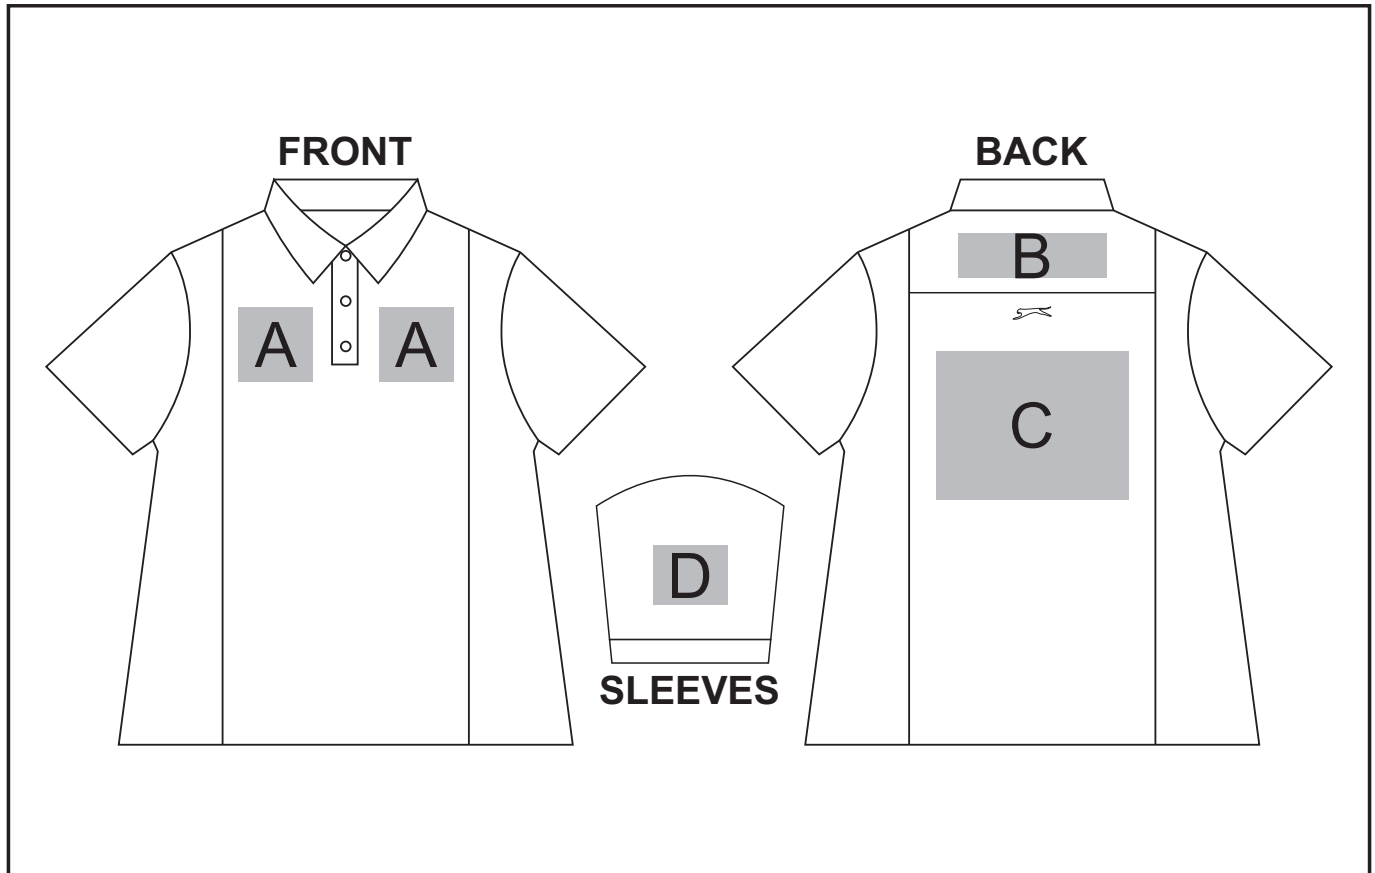

SLAZ-11405

Ladies Hydro Golf Shirt

Also available in

Check Logo24
guide and t's & c's

Need to know:

- Includes 1-Position Embroidery **OR** 1-Position Digital Transfer **OR** 1-Position Laser Engraving (setup fees apply)
- **No Laser on Black Items**
- **DTC/EMB** inclusive Parameters: Left/Right Chest or Back = 100mm x 100mm

Branding Options:

Position A

1. Embroidery (EMB) - 9 Colour
  Size: 100mm wide x 100mm high
2. Digital Transfer (DTC) - Full Colour
  Size: 100mm wide x 100mm high
3. Screen Print (SA) - 6 Colour
  Size: 100mm wide x 80mm high
4. Laser Engraving (LG) - Tonal
  Size: 100mm wide x 80mm high

Position B

1. Digital Transfer (DTC) - Full Colour
  Size: 200mm wide x 50mm high

Position C

1. Embroidery (EMB) - 9 Colour
  Size: 200mm wide x 200mm high
2. Digital Transfer (DTC) - Full Colour
  Size: 210mm wide x 148mm high
3. Screen Print (SA) - 6 Colour
  Size: 260mm wide x 200mm high

Position D

1. Embroidery (EMB) - 9 Colour
  Size: 50mm wide x 50mm high
2. Digital Transfer (DTC) - Full Colour
  Size: 50mm wide x 50mm high
3. Screen Print (SA) - 6 Colour
  Size: 60mm wide x 60mm high
4. Laser Engraving (LG) - Tonal
  Size: 100mm wide x 60mm high