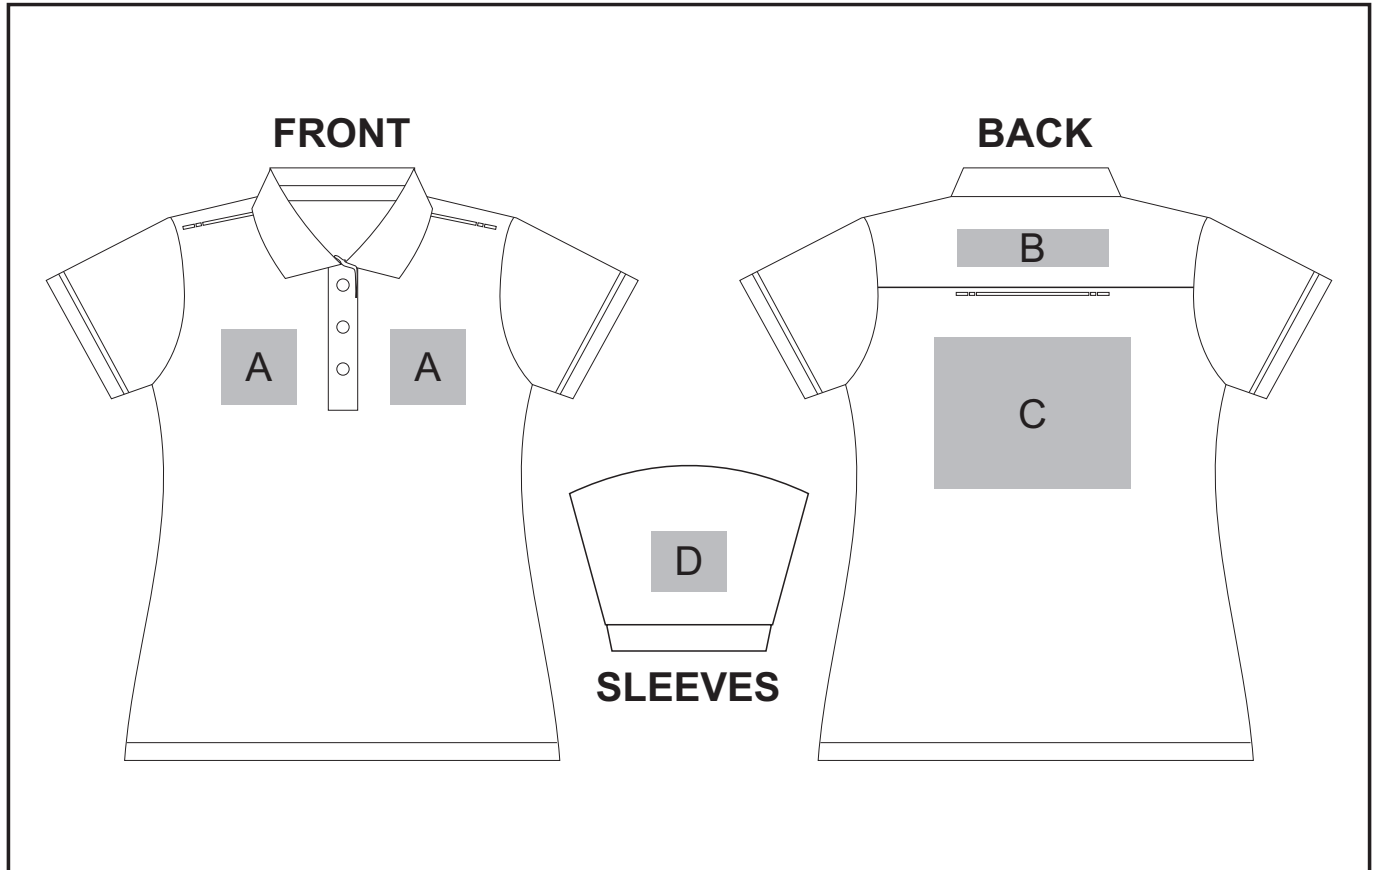

SLAZ-11403

Ladies Ultimate Golf Shirt

Also available in

Check Logo24
guide and t's & c's

Need to know:

- Includes 1-Position Embroidery **OR** 1-Position Digital Transfer **OR** 1-Position Deboss **OR** 1-Position Laser Engraving (setup fees apply)
- **No Laser on Black garments.**
- **DTC/EMB inclusive Parameters: Left/Right Chest or Back = 100mm x 100mm**

Branding Options:

Position A

1. Embroidery (EMB) - 9 Colour
Size: 100mm wide x 100mm high
2. Digital Transfer (DTC) - Full Colour
Size: 100mm wide x 100mm high
3. Screen Print (SA) - 6 Colour
Size: 100mm wide x 80mm high
4. Laser Engraving (LG) - Tonal
Size: 100mm wide x 80mm high
5. Deboss (BOS) - Tonal
Size: 100mm wide x 50mm high

Position B

1. Digital Transfer (DTC) - Full Colour
Size: 200mm wide x 50mm high

Position C

1. Embroidery (EMB) - 9 Colour
Size: 200mm wide x 200mm high
2. Digital Transfer (DTC) - Full Colour
Size: 210mm wide x 148mm high
3. Screen Print (SA) - 6 Colour
Size: 260mm wide x 200mm high

Position D

1. Embroidery (EMB) - 9 Colour
Size: 50mm wide x 50mm high
2. Digital Transfer (DTC) - Full Colour
Size: 50mm wide x 50mm high
3. Screen Print (SA) - 6 Colour
Size: 60mm wide x 60mm high
4. Laser Engraving (LG) - Tonal
Size: 100mm wide x 60mm high
5. Deboss (BOS) - Tonal
Size: 50mm wide x 30mm high