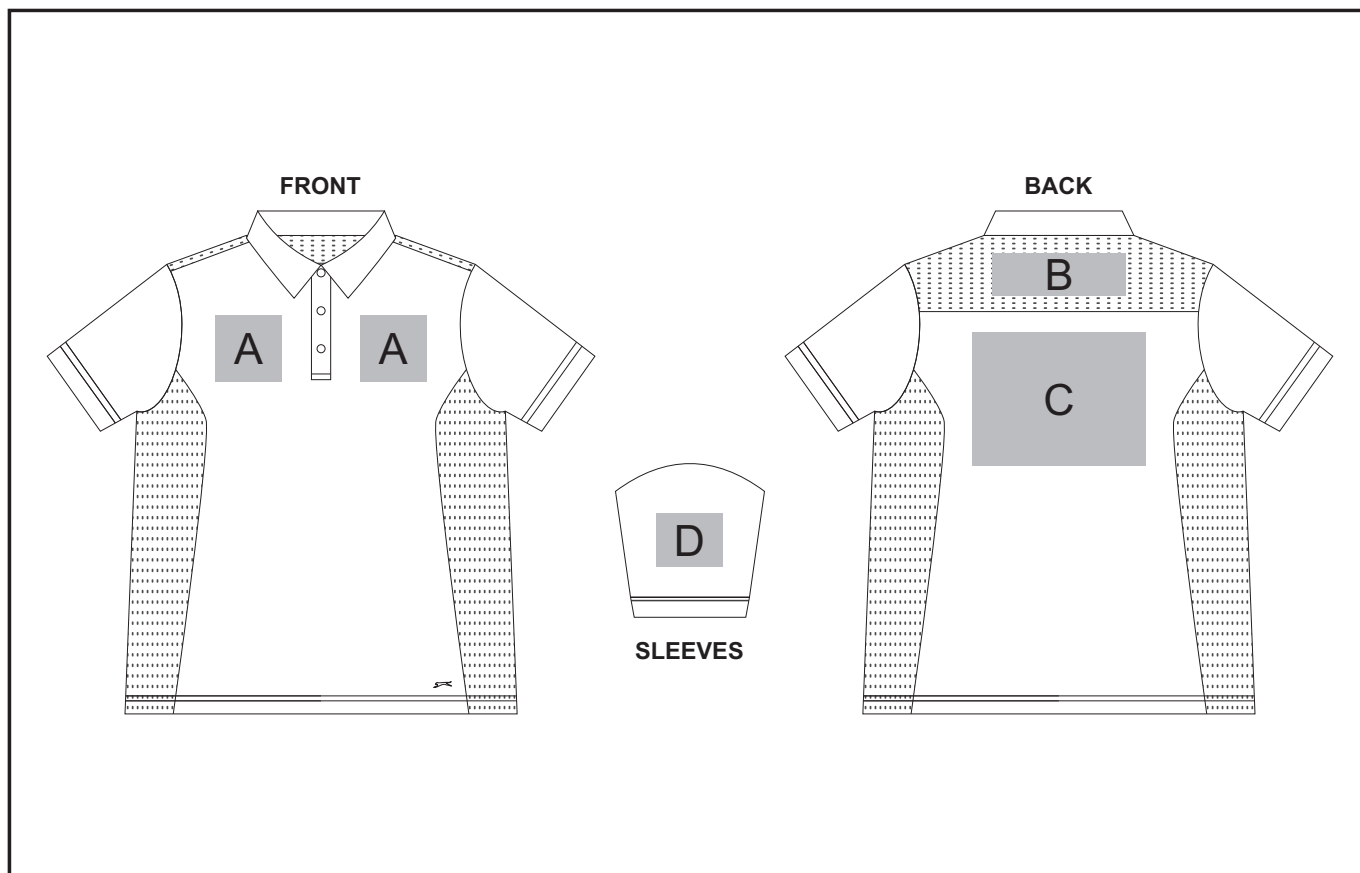

SLAZ-11400

Mens Glendower Golf Shirt

Also available in

Check Logo24
guide and t's & c's

Need to know:

- Includes 1-Position Embroidery **OR** 1-Position Digital Transfer **OR** 1-Position Deboss **OR** 1-Position Laser Engraving (setup fee applies)
- **No Laser offered on BLR**
- **DTC/EMB inclusive Parameters: Left/Right Chest or Back = 100mm x 100mm**

Branding Options:

Position A

1. Embroidery (EMB) - 9 Colour
  Size: 100mm wide x 100mm high
2. Digital Transfer (DTC) - Full Colour
  Size: 100mm wide x 100mm high
3. Screen Print (SA) - 6 Colour
  Size: 100mm wide x 80mm high
4. Laser Engraving (LG) - Tonal
  Size: 100mm wide x 80mm high
5. Deboss (BOS) - Tonal
  Size: 100mm wide x 60mm high

Position B

1. Digital Transfer (DTC) - Full Colour
  Size: 60mm wide x 200mm high

Position C

1. Embroidery (EMB) - 9 Colour
  Size: 200mm wide x 200mm high
2. Digital Transfer (DTC) - Full Colour
  Size: 210mm wide x 148mm high
3. Screen Print (SA) - 6 Colour
  Size: 260mm wide x 200mm high

Position D

1. Embroidery (EMB) - 9 Colour
  Size: 80mm wide x 80mm high
2. Digital Transfer (DTC) - Full Colour
  Size: 80mm wide x 80mm high
3. Screen Print (SA) - 6 Colour
  Size: 60mm wide x 60mm high
4. Laser Engraving (LG) - Tonal
  Size: 100mm wide x 60mm high
5. Deboss (BOS) - Tonal
  Size: 90mm wide x 60mm high