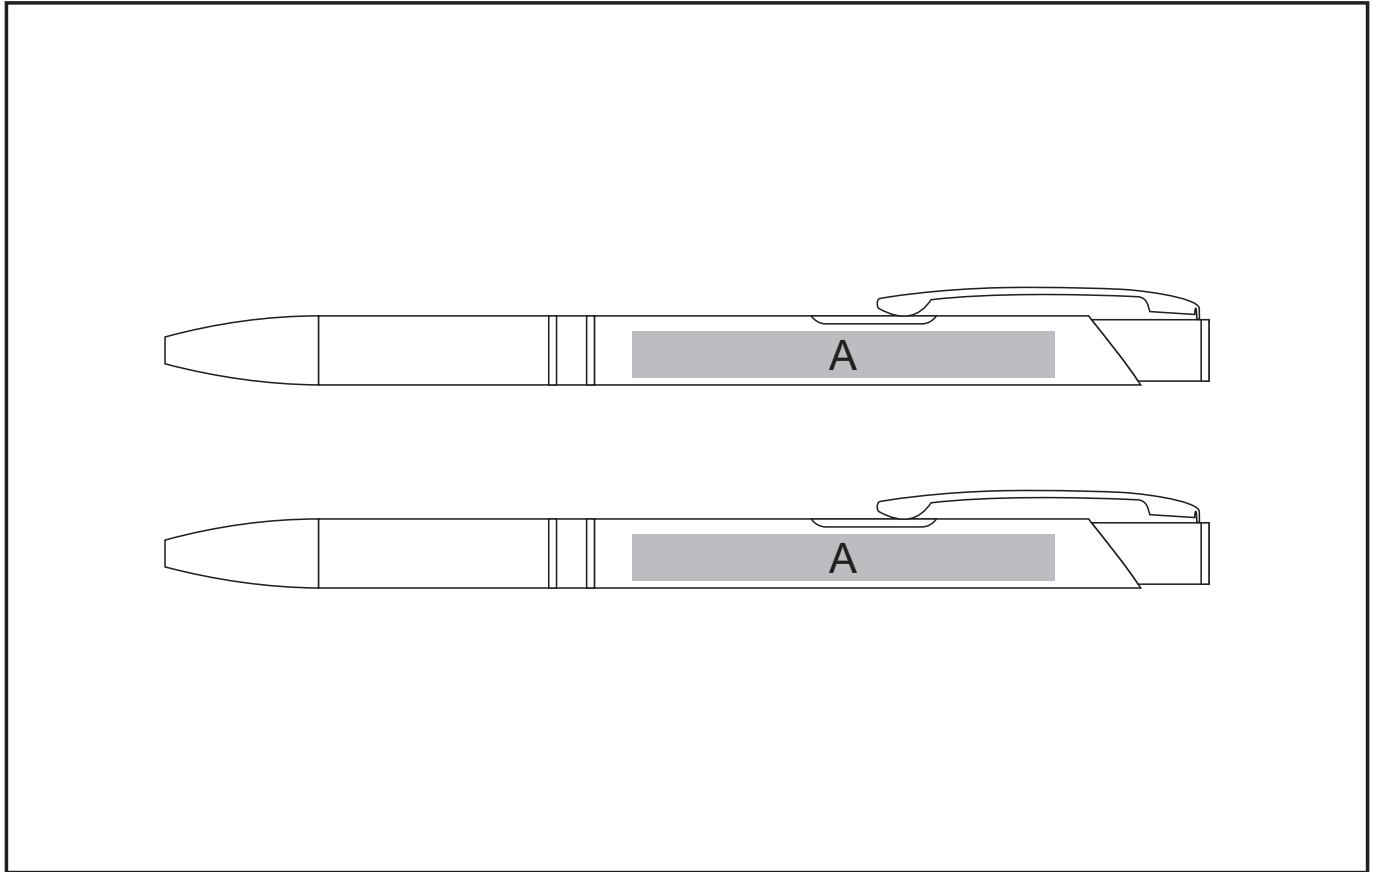

PENSET-2015

Elektra Ball Pen & Clutch Pencil Set

Need to know:

- Includes 1-Colour, 1-Position Pad on **BOTH** Pen and Pencil Print (setup fee applies)

Branding Options:

Position A

1. Pad Print (PA) - 4 colours
Size: 55mm wide x 6mm high