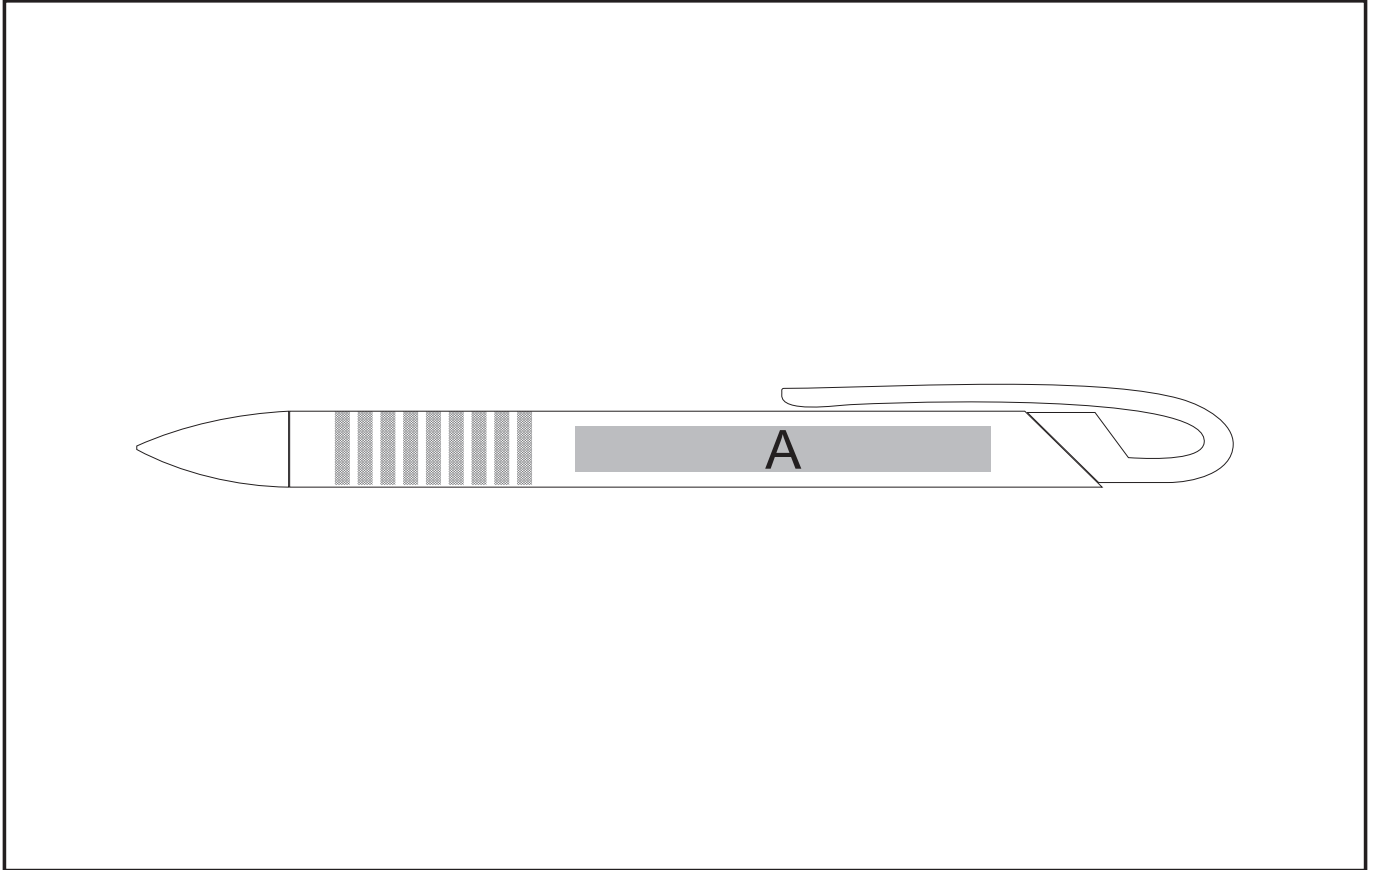

PENCIL-1716

Embassy Clutch Pencil Set

Need to know:

- Includes 1-Position Laser Engrave **OR** 1-Colour, 1-Position Pad Print (setup fee applies)

Branding Options:

Position A

1. Laser Engraving (LA) - White
Size: 50mm wide x 6mm high
2. Pad Printing (PB) - 4 colours
Size: 50mm wide x 6mm high