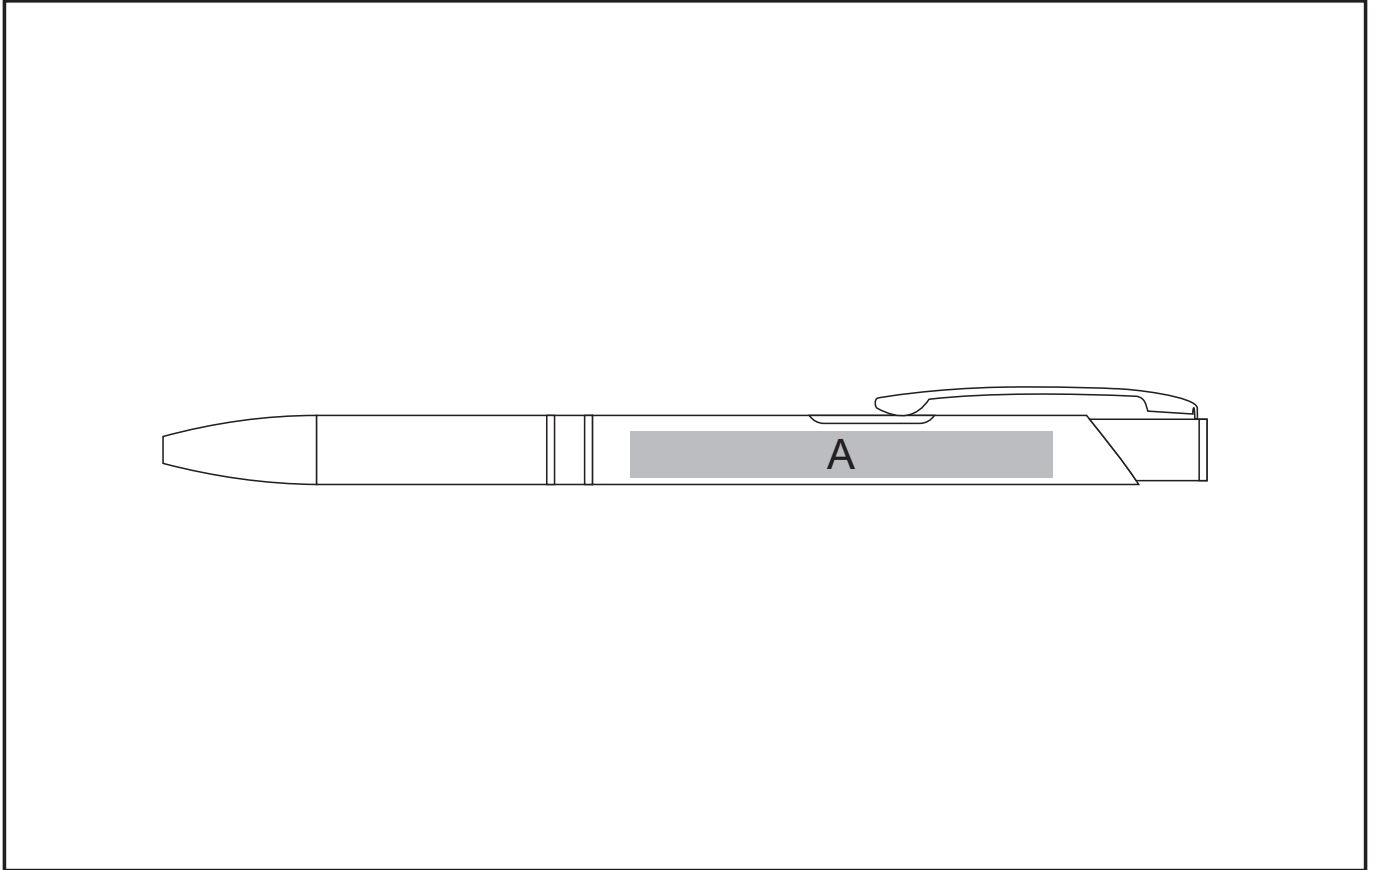

PENCIL-1711

Electra Clutch Pen

Need to know:

- Includes 1-Colour, 1-Position Pad Print (setup fee applies)

Branding Options:

Position A

1. Pad Print (PA) - 4 colours
Size: 55mm wide x 6mm high