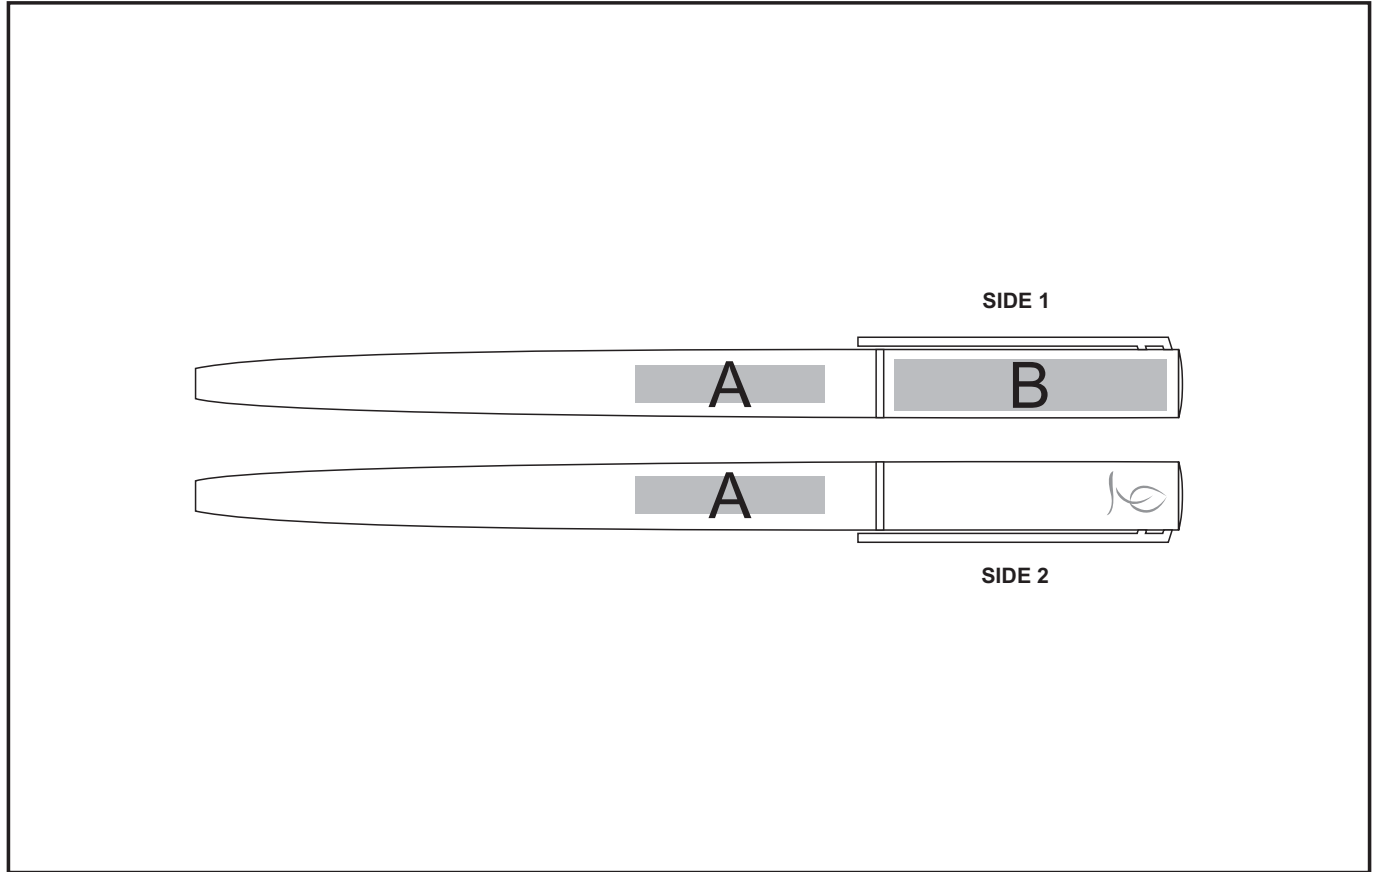

PEN-1983

Okiyo Jade Wheat Fibre Ball Pen

Need to know:

- Includes 1-Colour, 1-Position Pad Print (setup fee applies)

Branding Options:

Position A

1. Pad Print (PC) - 2 colour
Size: 25mm wide x 6mm high

Position B

1. Direct Print (DP) - Full Colour
Size: 36mm wide x 6.8mm high