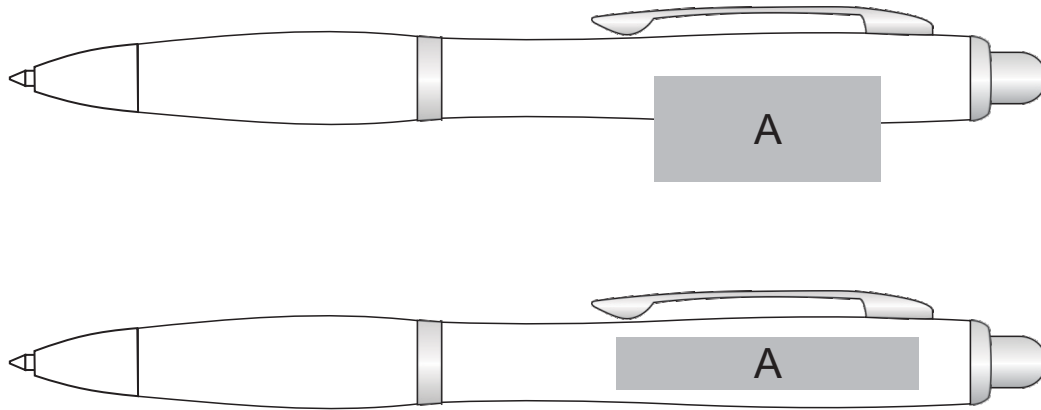

PEN-1980

Maitland Ball Pen - Maitland Family

Also available in

Check Logo24
guide and t's & c's

***** Wrap Print on quantities over 500 *****

Need to know:

- Includes 1-Colour, 1-Position Pad Print (setup fee applies)
- Engraving will be inconsistent due to the texture of the item

Branding Options:

Position A

1. Pad Wrap (SA) - 1 colour
Size: 30mm wide x 14mm high
1. Pad Print (PA) - 2 - 4 colours
Size: 40mm wide x 7mm high
1. Laser Engraving (LA) - Tone on tone
Size: 40mm wide x 7mm high