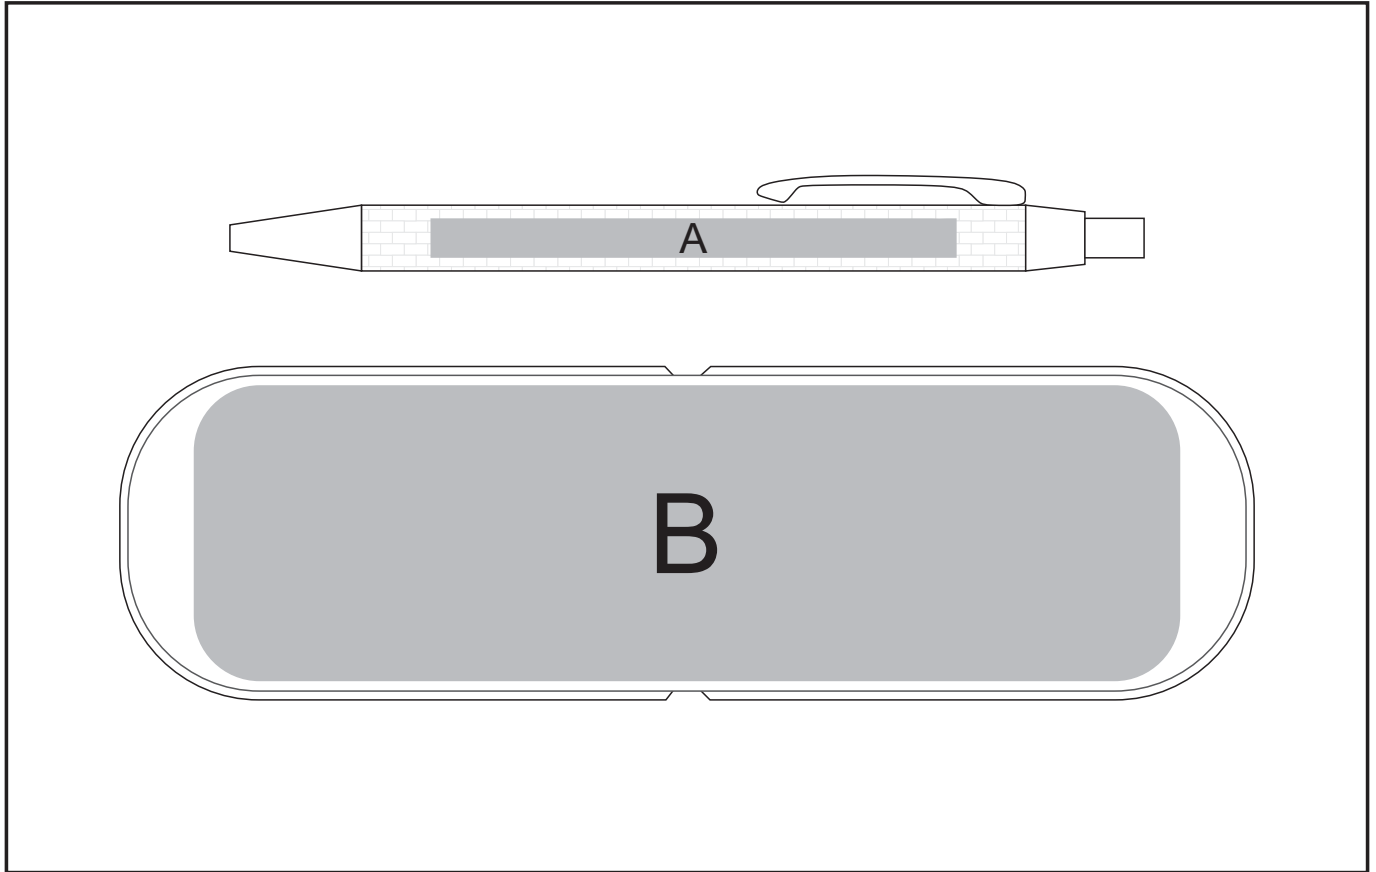

### **Need to know:**

- Includes 1-Position Laser Engraving on PEN (setup fee applies)

#### **Position A**

1. Laser Engraving (LA) - White  
Size: 60mm wide x 6mm high

#### **Position B**

1. Laser Engraving (LB) - Tone on tone  
Size: 100mm wide x 45mm high
2. Screen Print (SA) - 1 colour  
Size: 140mm wide x 40mm high
2. Direct Print (DP) - Full Colour  
Size: 150mm wide x 45mm high