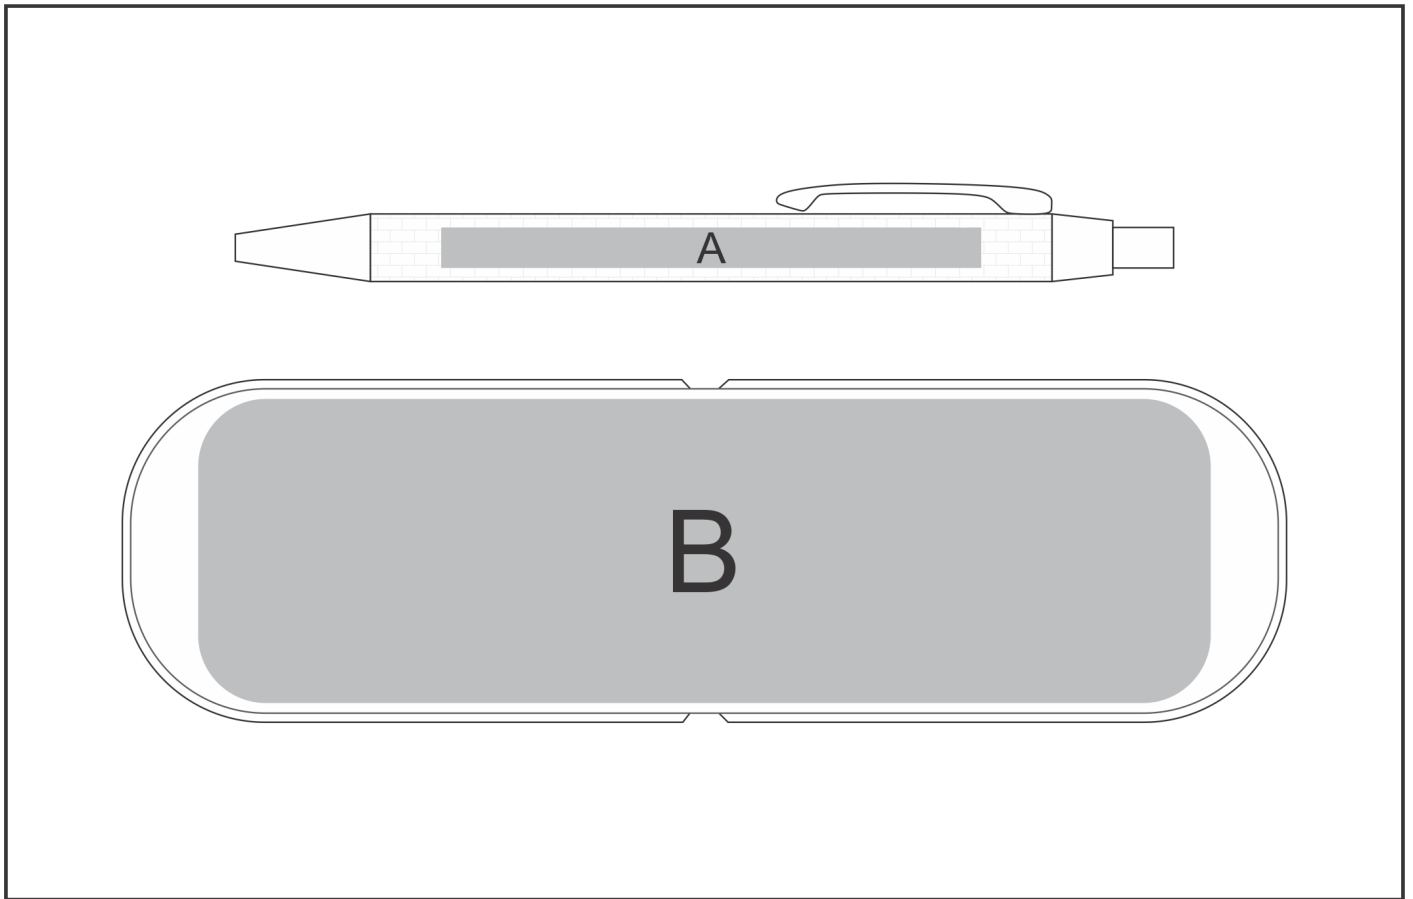

### Need to know:

- - Includes 1-Position Laser Engraving on PEN (setup fee applies)
- Laser Colour Pos A: White
- Laser Colour Pos B: Brown

#### **Position A**

1. Laser Engraving (LA)  
Size: 60mm wide x 6mm high

#### **Position B**

1. Laser Engraving (LB)  
Size: 100mm wide x 45mm high
2. Screen Print (SA)  
1 Colour  
Size: 140mm wide x 40mm high
3. Digital Print Drinkware (DP-C)  
Full Colour  
Size: 150mm wide x 45mm high