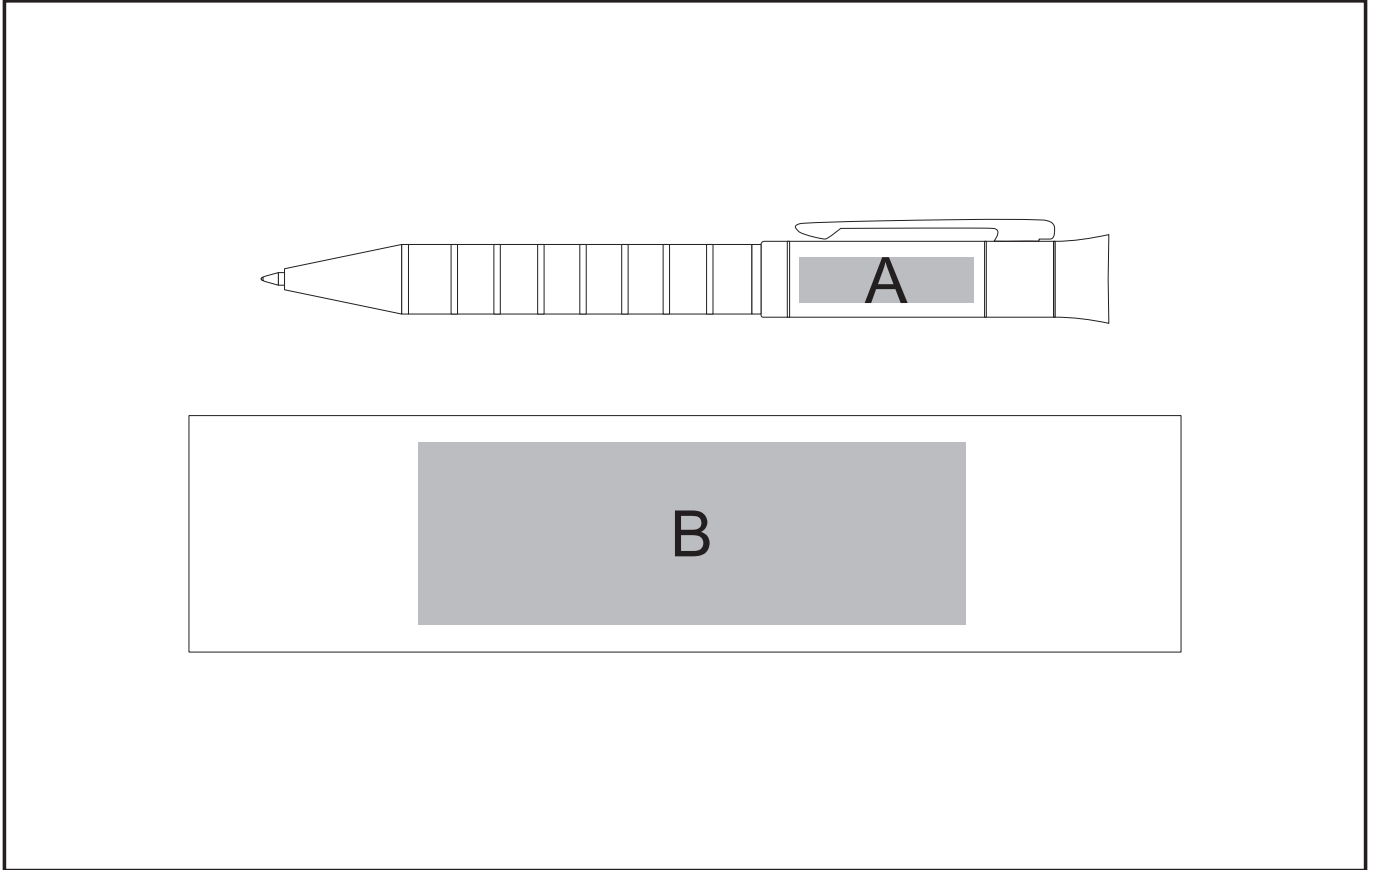

# PEN-1450

### **Need to know:**

- Includes 1-Position Laser Engraving (setup fee applies)

#### **Position A**

1. Pad Print (PA) - 1 colour  
Size: 30mm wide x 6mm high
2. Laser Engraving (LA) - Brown  
Size: 30mm wide x 6mm high

#### **Position B**

1. Screen Print (SA) - 1 colour  
Size: 60mm wide x 20mm high
3. Digital Domed Sticker (DB) - Full colour  
Size: 60mm wide x 20mm high