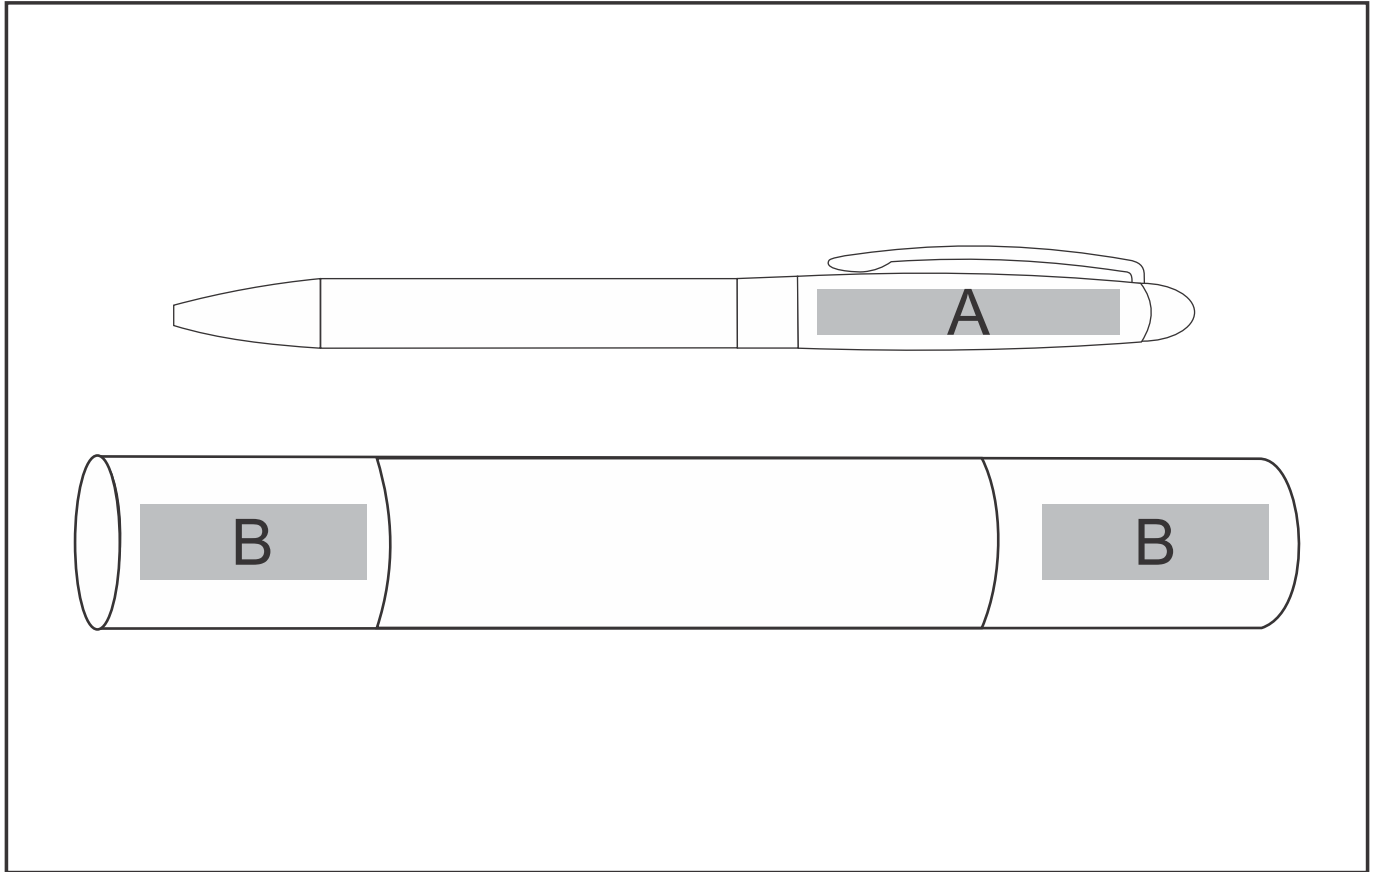

## Carbon Ball Pen

### Need to know:

- Includes 1-Position Laser Engrave on **Pen** (setup fee applies)

#### **Position A**

1. Laser Engrave (LA) - Beige  
Size: 40mm wide x 6mm high
2. Pad Print (PC) - 4 colours  
Size: 40mm wide x 6mm high

#### **Position B**

1. Laser Engrave (LA) - White  
Size: 30mm wide x 10mm high
2. Pad Print (PB) - 4 colours  
Size: 30mm wide x 10mm high