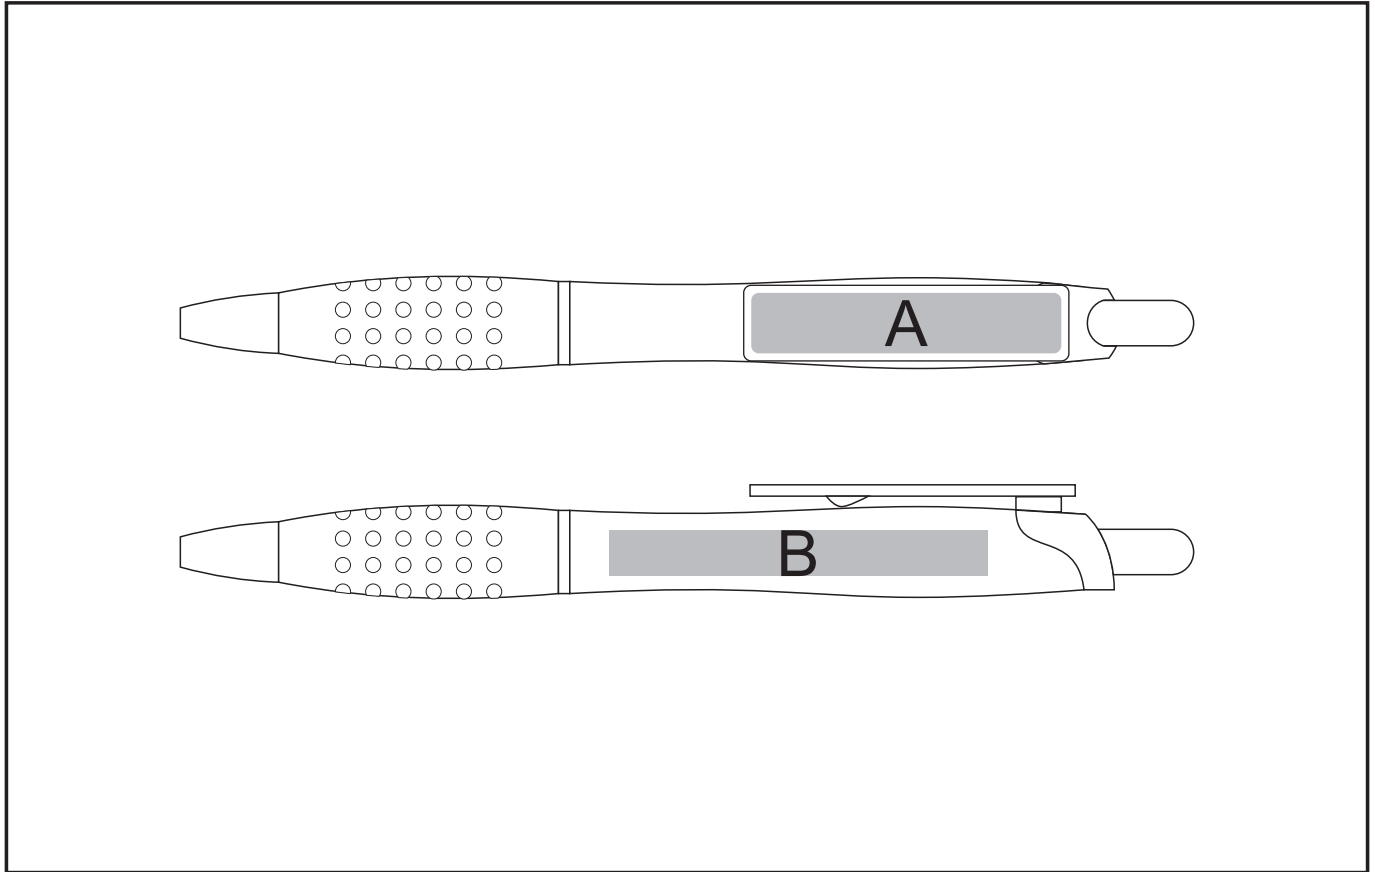

PEN-1413

Billboard Dome Ball Pen

Also available in

Check Logo24
guide and t's & c's

Need to know:

- Includes 1-Position Domed Sticker (setup fee applies)

Branding Options:

Position A

1. Dome Sticker (DB) - Full colour
Size: 41.8mm wide x 8.8mm high

Position B

1. Pad Print (PA) - 4 colours
Size: 50mm wide x 6mm high