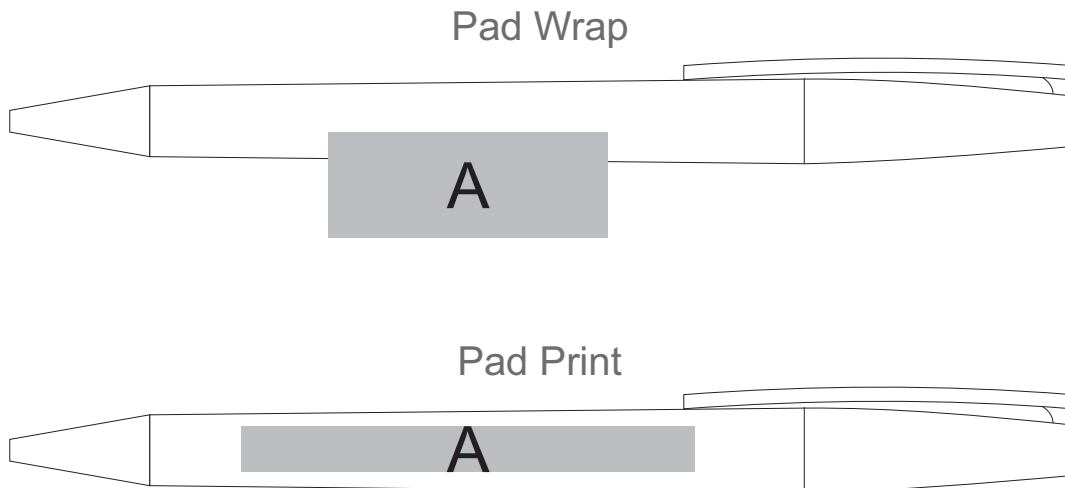

# PEN-1304

### **Need to know:**

- Includes 1-Colour, 1-Position Pad Print (setup fee applies)

#### **Position A**

1. Pad Wrap (PW) - 1 colour  
Size: 37mm wide x 14mm high
2. Pad Print (PA) - 2 to 4 colours  
Size: 60mm wide x 6mm high