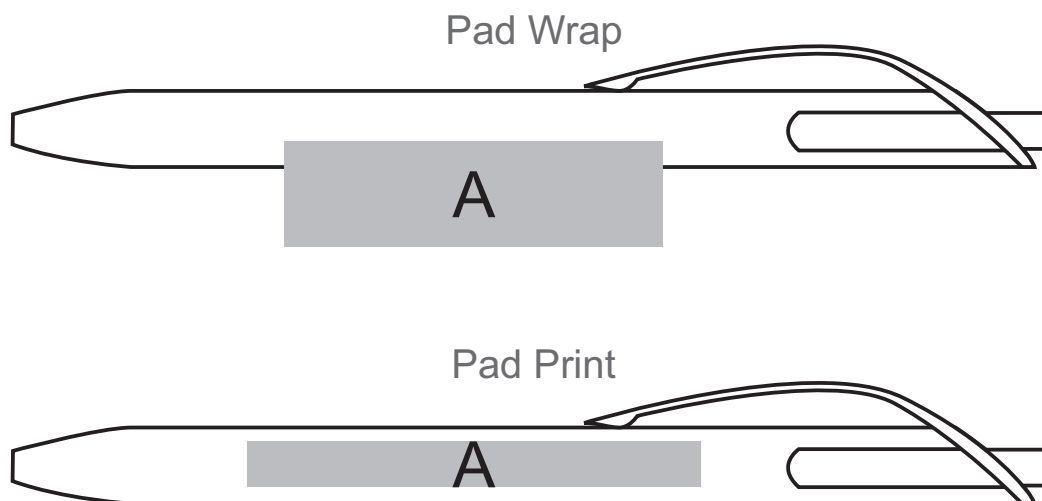

# PEN-1080

### **Need to know:**

- Includes 1-Colour, 1-Position Pad Print (setup fee applies)

#### **Position A**

1. Pad Wrap (PW) - 1 colour  
Size: 50mm wide x 14mm high
2. Pad Print (PA) - 2 to 4 colours  
Size: 60mm wide x 6mm high