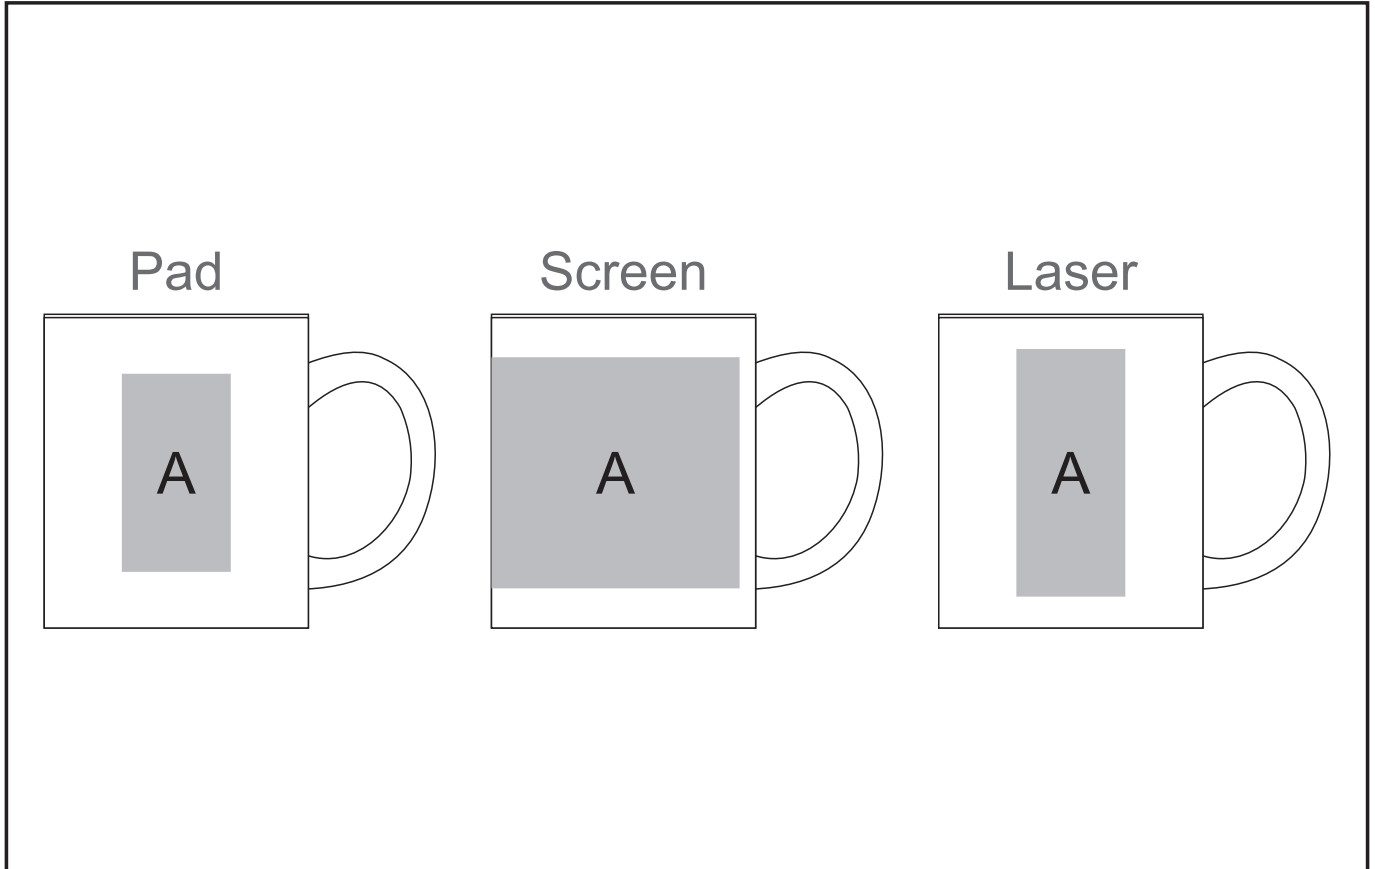

### **Need to know:**

- Includes 1-Colour, 1-Position Screen Wrap (setup fee applies)

#### **Position A**

1. Pad Print (PB) - 2 to 4 colours  
Size: 33mm wide x 60mm high
2. Screen Wrap (SW) - 1 colour  
Size: 140mm wide x 60mm high
3. Laser Engrave (LB) - White  
Size: 33mm wide x 75mm high