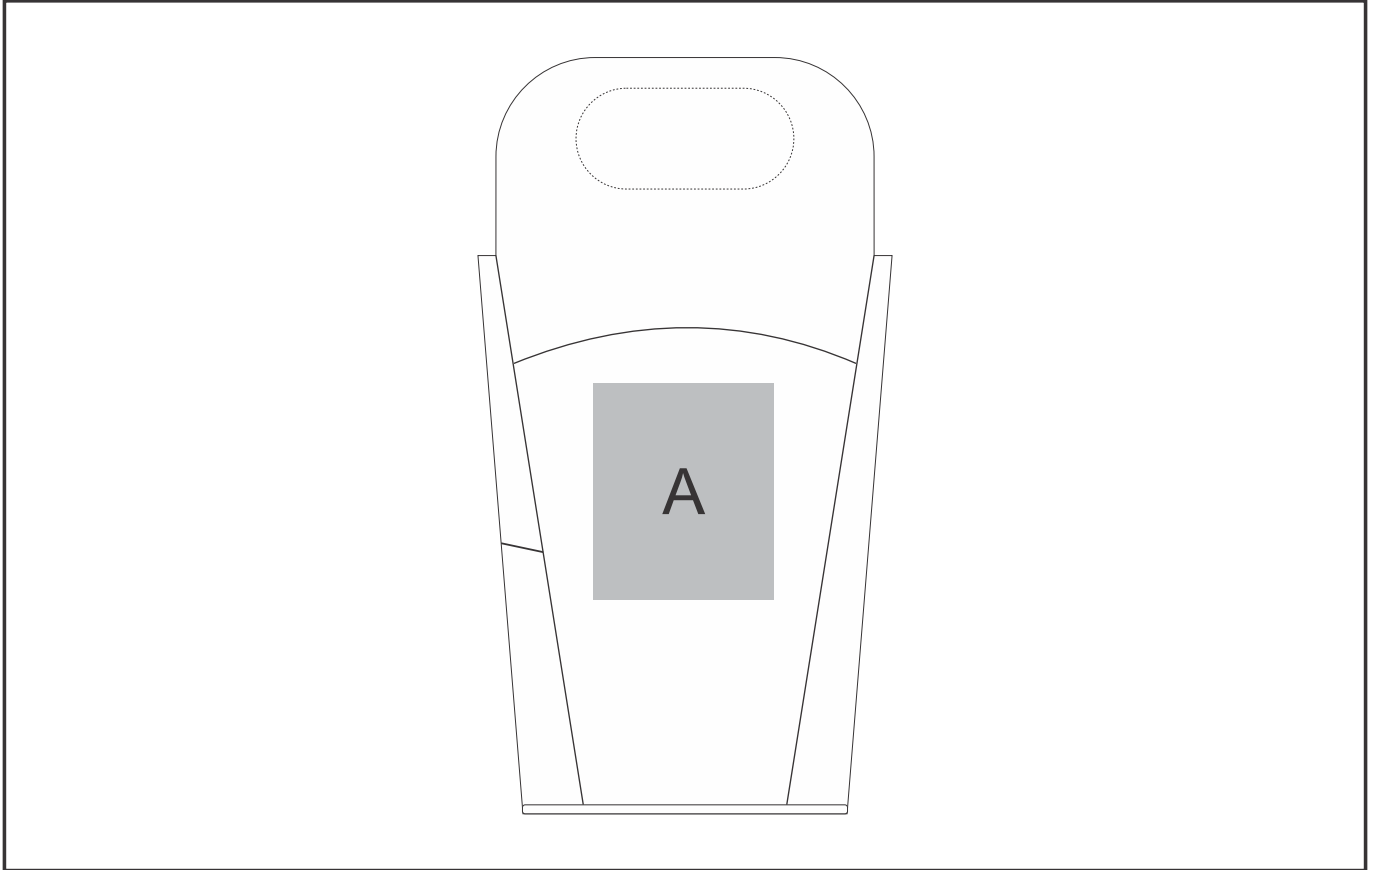

LS-6306

Balthazar Double Wine Tote

Need to know:

- Includes 1-Colour, 1-Position Screen Print (setup fee applies)

Branding Options:

Position A

1. Screen Print (SB) - 1 colour
Size: 100mm wide x 120mm high